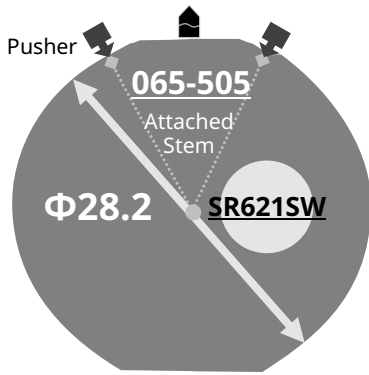

# JP11

Size <ligne>	12 ½'''
Height <mm>	4.30
Accuracy <per Month>	±20 sec
Battery Life	2 years

Battery consumption could be minimum by pulling out the stem

Balance Weight <μN · m>	Minute 0.40 Second 0.09 Small 0.02
----------------------------	--

Featured by Shock Detection

Original Package	500 pcs
------------------	---------

**Time measurement Accuracy**

The unit (gate) time of measurement must be set at "10 sec." and the measurement must be performed in the form of complete watch.

**Push "A"**  
The hand of Dual Time forward in units of 15 minutes

**Setting the Time**

**Setting the Date**  
DO NOT set Date between 9:00pm - 1:00am

**Push "B"**  
The hand of Dual Time Back in units of 15 minutes