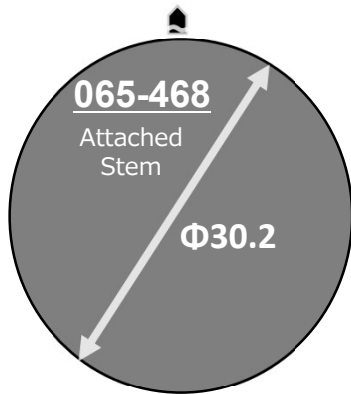

2070

Size
<mm> φ30.2

Height
<mm> 3.78 (※5.98)

※The figures including a movement holder

Accuracy
<per Month> ±20 sec

Running Time
(Full charge) 4 months

Battery consumption could be minimum by pulling out the stem

Balance Weight
<μN.m> Minute 0.40
Second 0.09

Original Package 200pcs

Time measurement

Accuracy
The unit (gate) time of measurement must be set at "10 sec."
and the measurement must be performed in the form of complete watch.