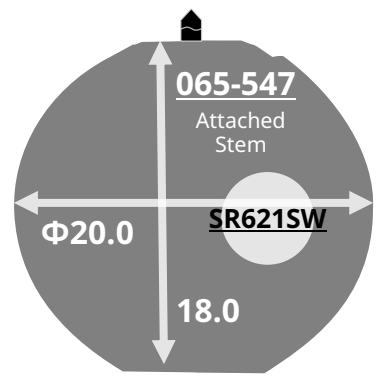

# GN12

Size <ligne>	8 3/4"
Height <mm>	2.71
Accuracy <per Month>	±20 sec
Battery Life	3 years

Battery consumption could be minimum by pulling out the stem

Balance Weight <μN · m>	Minute 0.40 Second 0.09
----------------------------	----------------------------

**Featured by Shock Detection**

Clearance	
-----------	--

Original Package	1,000 pcs
------------------	-----------

Assembled Hour Wheel  
Non Breakable Date Construction  
Dust Proof  
Covered Coil  
Super Quick Date Adjusting  
Easy Assembling on Flat Desk

**Time measurement**

**Accuracy**

The unit (gate) time of measurement must be set at "10 sec." and the measurement must be performed in the form of complete watch.