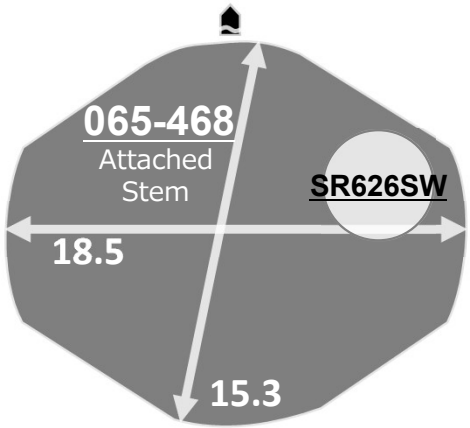

2037 (Counterclockwise)

Size <ligne>	6 3/4 x 8'''
Height <mm>	3.15
Accuracy <per Month>	± 20 sec
Battery Life	3 years

Battery consumption could be minimum by pulling out the stem

Balance Weight <μN.m>	Minute 0.40 Second 0.07
---------------------------------	----------------------------

Original Package	1,000 pcs
-------------------------	-----------

Time measurement

Accuracy
The unit (gate) time of measurement must be set at "10 sec."
and the measurement must be performed in the form of complete watch.