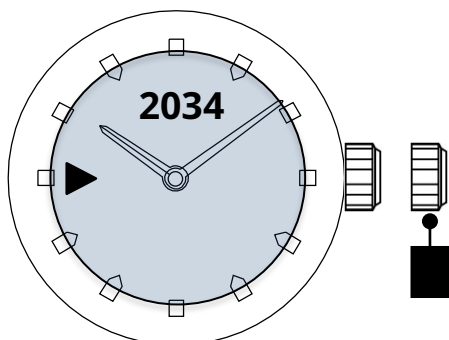

2034

Size <ligne>	6 ¾ x 8'''
Height <mm>	3.15
Accuracy <per Month>	±20 sec
Battery Life	14 months

Battery consumption could be minimum by pulling out the stem

Balance Weight <μN · m>	Minute 0.40
Moment of inertia <mg · mm ² >	Second 3900 * Disc hand only

Clearance Clearance changes subject to the glass, case structure, and the length of the hand.	
--	---

Original Package	1,000 pcs
------------------	-----------

Time measurement

Accuracy

The unit (gate) time of measurement must be set at "10 sec." and the measurement must be performed in the form of complete watch.

Setting the Time