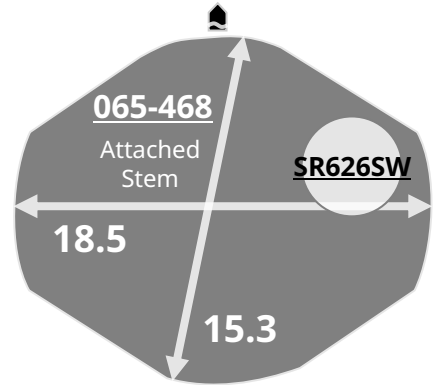

2034

Size <ligne>	6 ¾ x 8'''
Height <mm>	3.15
Accuracy <per Month>	±20 sec
Battery Life	14 months

Battery consumption could be minimum by pulling out the stem

Balance Weight <μN · m>	Minute 0.40
Moment of inertia <mg · mm ² >	Second 3900 * Disc hand only

Clearance Clearance changes subject to the glass, case structure, and the length of the hand.	
--	---

Original Package	1,000 pcs
------------------	-----------

Time measurement

Accuracy

The unit (gate) time of measurement must be set at "10 sec." and the measurement must be performed in the form of complete watch.