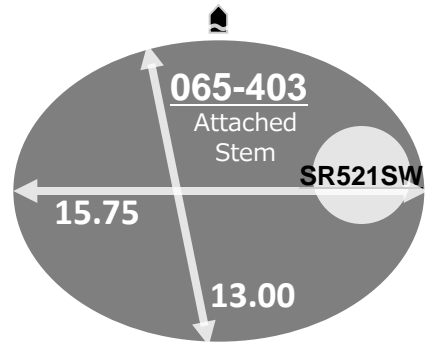

Size <ligne>	5 ½ x 6 ¾'''
Height <mm>	2.54
Accuracy <per Month>	±20 sec
Battery Life	4 years (5Y30 2 years)

Battery consumption could be minimum by pulling out the stem

Balance Weight <µN.m>	Minute 0.30 Second 0.0235
---------------------------------	------------------------------

Original Package	1,000pcs
-------------------------	----------

High Hand Ver.
5Y26
5Y36

Time measurement

Accuracy

The unit (gate) time of measurement must be set at "10 sec." and the measurement must be performed in the form of complete watch.