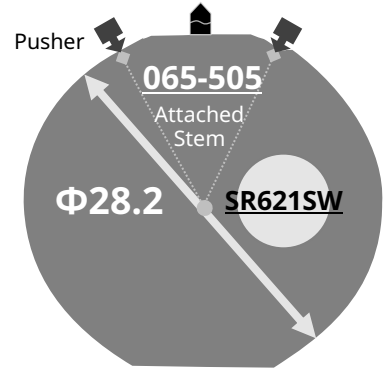

JS00 JS10 JS20

Size <ligne>	12 ½"
Height <mm>	4.13
Accuracy <per Month>	±20 sec
Battery Life	3 years

*30 minutes chronograph operation per day

Battery consumption could be minimum by pulling out the stem

Balance Weight <μN · m>	Minute 0.40 Second 0.09 Small 0.02
----------------------------	--

Featured by Shock Detection

Clearance	 <p>Hand \updownarrow 0.45mm min. Movement \updownarrow 0.15 ~ 0.65mm</p>
-----------	--

Original Package	500 pcs
------------------	---------

Time measurement

Accuracy

The unit (gate) time of measurement must be set at "10 sec." and the measurement must be performed in the form of complete watch.

Push "A"
Start and Stop the chronograph

Setting the Time

Set CHRONOGRAPH hands to reset

Push A to reset the hands position to the ZERO position. And continue to push A to put them forward

Push "B"
Reset the chronograph