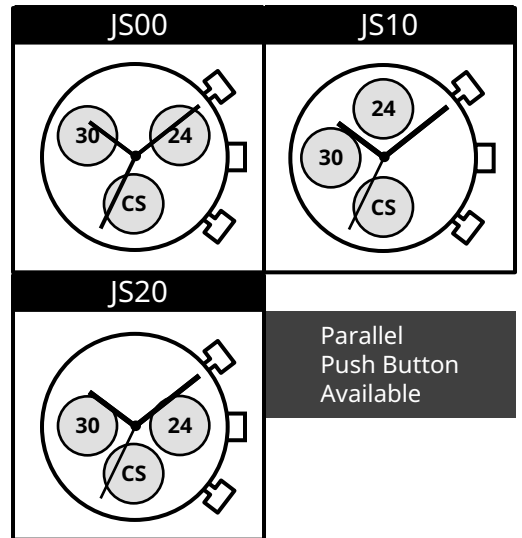

JS00 JS10 JS20

Size <ligne>	12 ½"
Height <mm>	4.13
Accuracy <per Month>	±20 sec
Battery Life	3 years

*30 minutes chronograph operation per day

Battery consumption could be minimum by pulling out the stem

Balance Weight <μN · m>	Minute 0.40 Second 0.09 Small 0.02
----------------------------	--

Featured by Shock Detection

Clearance	 <p>Hand \updownarrow 0.45mm min. Movement \updownarrow 0.15 ~ 0.65mm</p>
-----------	--

Original Package	500 pcs
------------------	---------

Time measurement

Accuracy

The unit (gate) time of measurement must be set at "10 sec." and the measurement must be performed in the form of complete watch.

Push "A"
Start and Stop the chronograph

Setting the Time

Set CHRONOGRAPH hands to reset

Push A to reset the hands position to the ZERO position. And continue to push A to put them forward

Push "B"
Reset the chronograph