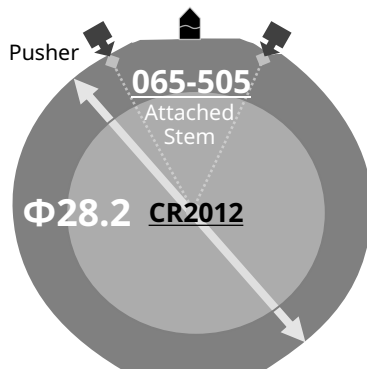

JP75

Size <ligne>	12 ½'''
Height <mm>	5.55
Accuracy <per Month>	±20 sec
Battery Life	8 years

Battery consumption could be minimum by pulling out the stem

Balance Weight <μN · m>	Minute 0.40 Second 0.09 Small 0.02
----------------------------	--

Featured by Shock Detection

Clearance	
-----------	--

Clearance changes subject to the glass, case structure, and the length of the hand.

Original Package	500 pcs
------------------	---------

Time measurement

Accuracy

The unit (gate) time of measurement must be set at "10 sec." and the measurement must be performed in the form of complete watch.