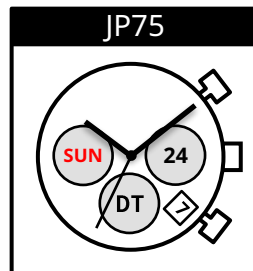

JP75

Size <ligne>	12 ½'''
Height <mm>	5.55
Accuracy <per Month>	±20 sec
Battery Life	8 years

Battery consumption could be minimum by pulling out the stem

Balance Weight <μN · m>	Minute 0.40 Second 0.09 Small 0.02
----------------------------	--

Featured by Shock Detection

Clearance	
-----------	--

Clearance changes subject to the glass, case structure, and the length of the hand.

Original Package	500 pcs
------------------	---------

Time measurement

Accuracy

The unit (gate) time of measurement must be set at "10 sec." and the measurement must be performed in the form of complete watch.