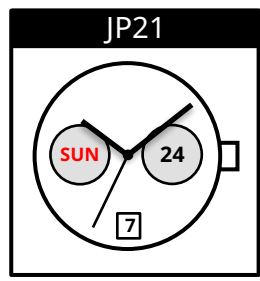

JP21

Size <ligne>	12 ½'''
Height <mm>	4.30
Accuracy <per Month>	±20 sec
Battery Life	2 years

Battery consumption could be minimum by pulling out the stem

Balance Weight <μN · m>	Minute 0.40 Second 0.09 Small 0.02
----------------------------	--

Featured by Shock Detection

Original Package	500 pcs
------------------	---------

Time measurement

Accuracy

The unit (gate) time of measurement must be set at "10 sec." and the measurement must be performed in the form of complete watch.