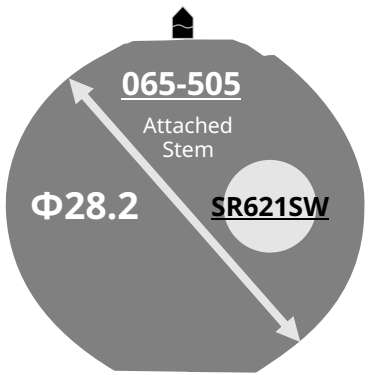

JP21

Size <ligne>	12 ½'''
Height <mm>	4.30
Accuracy <per Month>	±20 sec
Battery Life	2 years

Battery consumption could be minimum by pulling out the stem

Balance Weight <μN · m>	Minute 0.40 Second 0.09 Small 0.02
----------------------------	--

Featured by Shock Detection

Original Package	500 pcs
------------------	---------

Time measurement

Accuracy

The unit (gate) time of measurement must be set at "10 sec." and the measurement must be performed in the form of complete watch.