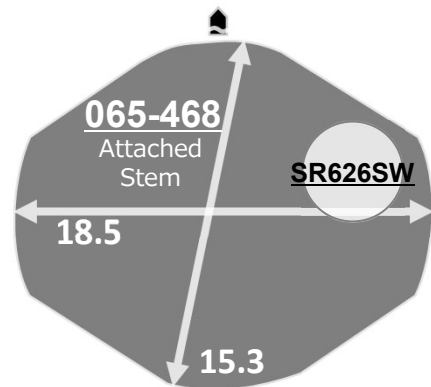

2035-J0A

Size <ligne>	6 3/4 x 8'''
Height <mm>	3.15
Accuracy <per Month>	± 20 sec
Battery Life	4 years

Battery consumption could be minimum by pulling out the stem

Balance Weight <µN.m>	Minute 0.40 Second 0.09
---------------------------------	----------------------------

Original Package	1,000 pcs
-------------------------	-----------

Time measurement

Accuracy
The unit (gate) time of measurement must be set at "10 sec." and the measurement must be performed in the form of complete watch.