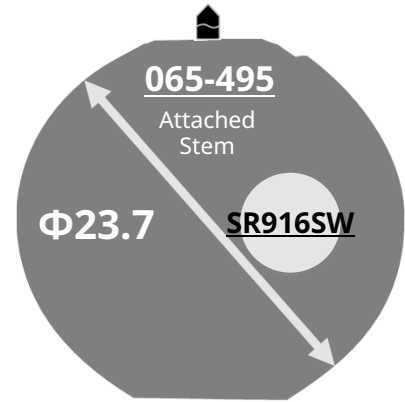

9U15 9U13

Size <ligne>	10 ½'''
Height <mm>	2.38
Accuracy <per Month>	±20 sec
Battery Life	4 years

Battery consumption could be minimum by pulling out the stem

Date

Balance Weight <μN · m>	Minute 0.40 Second 0.07 (Except 9U15)
----------------------------	--

Clearance	
-----------	--

Original Package	1,000 pcs
------------------	-----------

<Battery Detector Function>
As warning second hand steps every 2 seconds
When battery becomes nearly empty.
(except for Cal. 9T22/15&9U15)

Time measurement

Accuracy

The unit (gate) time of measurement must be set at "10 sec."
and the measurement must be performed in the form of complete watch.

Setting the Time

Setting the Date

**DO NOT set Date between
9:00pm - 1:00am**