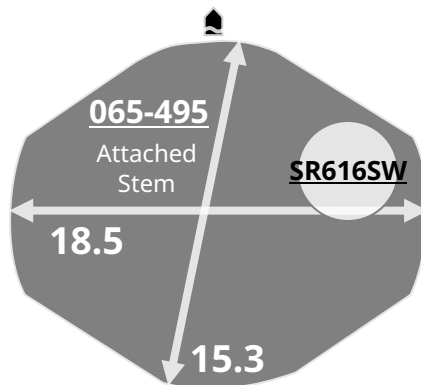

9T25

Size <ligne>	6 ¾ x 8'''
Height <mm>	1.95
Accuracy <per Month>	± 20 sec
Battery Life	3 years

Battery consumption could be minimum by pulling out the stem

Balance Weight <μN · m>	Minute 0.40
----------------------------	-------------

Original Package	1,000 pcs
------------------	-----------

Time measurement

Accuracy

The unit (gate) time of measurement must be set at "10 sec." and the measurement must be performed in the form of complete watch.