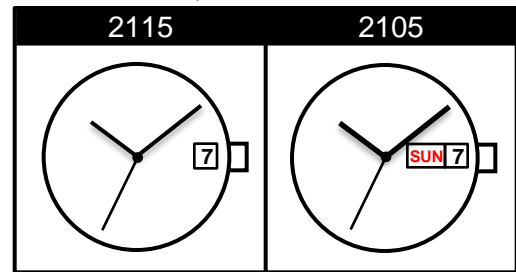

Size <ligne>	10 ½'''
Height <mm>	4.15
Accuracy <per Month>	±20 sec
Battery Life	3 years

Battery consumption could be minimum by pulling out the stem

Balance Weight <µN.m>	Minute 0.40 Second 0.09

Featured by Shock Detection

Original Package	1,000pcs

High Hand Ver.
2117

Time measurement

Accuracy

The unit (gate) time of measurement must be set at "10 sec." and the measurement must be performed in the form of complete watch.

Setting the Time

Setting the Date and Day

DO NOT set Date between 9:00pm – 1:00am
DO NOT set Day between 11:15pm – 6:00am