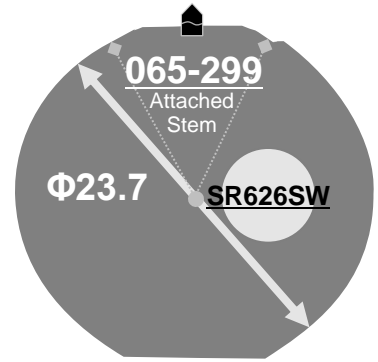

<b>Size</b> <ligne>	10 ½'''
<b>Height</b> <mm>	4.15
<b>Accuracy</b> <per Month>	±20 sec
<b>Battery Life</b>	3 years

Battery consumption could be minimum by pulling out the stem

<b>Balance Weight</b> <µN.m>	Minute 0.40 Second 0.09
---------------------------------	----------------------------

Featured by Shock Detection

<b>Original Package</b>	1,000pcs
-------------------------	----------

High Hand Ver.  
2117

## Time measurement

### Accuracy

The unit (gate) time of measurement must be set at "10 sec." and the measurement must be performed in the form of complete watch.

Setting the Time

Setting the Date and Day

DO NOT set Date between 9:00pm – 1:00am  
DO NOT set Day between 11:15pm – 6:00am