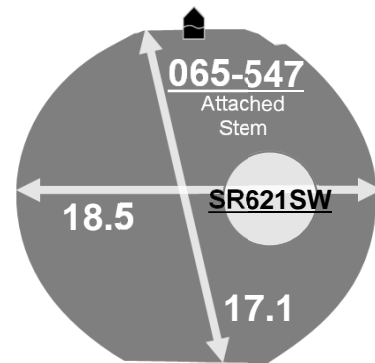

GL17 GL12 GL02

Size <ligne>	6 3/4 x 8'''
Height <mm>	2.71 (GL02 2.94)
Accuracy <per Month>	±20 sec
Battery Life	3 years (GL17 5 years)

Battery consumption could be minimum by pulling out the stem

Balance Weight <µN.m>	Minute 0.40 Second 0.09
---------------------------------	----------------------------

Time measurement

Accuracy
The unit (gate) time of measurement must be set at "10 sec." and the measurement must be performed in the form of complete watch.

Setting the Time

Setting the Date and Day

DO NOT set Date between 9:00pm – 1:00am
DO NOT set Day between 11:15pm – 6:00am