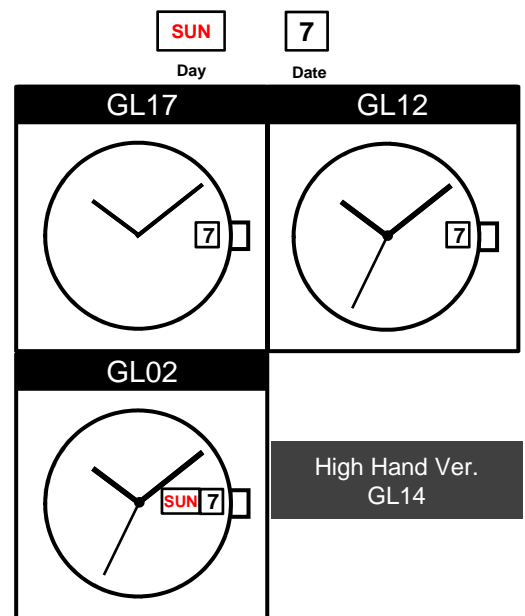

GL17 GL12 GL02

Size <ligne>	6 3/4 x 8'''
Height <mm>	2.71 (GL02 2.94)
Accuracy <per Month>	±20 sec
Battery Life	3 years (GL17 5 years)

Battery consumption could be minimum by pulling out the stem

Balance Weight <µN.m>	Minute 0.40 Second 0.09
---------------------------------	----------------------------

Featured by Shock Detection

Original Package	1,000pcs
-------------------------	----------

- Assembled Hour Wheel
- Non Breakable Date Construction
- Dust Proof
- Covered Coil
- Super Quick Date Adjusting
- Easy Assembling on Flat Desk

Time measurement

Accuracy
The unit (gate) time of measurement must be set at "10 sec." and the measurement must be performed in the form of complete watch.

Setting the Time

Setting the Date and Day

DO NOT set Date between 9:00pm – 1:00am
DO NOT set Day between 11:15pm – 6:00am