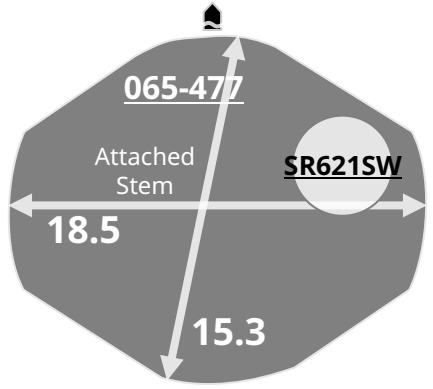

1L40 1L45

Size <ligne>	6 ¾ x 8'''
Height <mm>	2.93
Accuracy <per Month>	± 20 sec
Battery Life	3 years

Battery consumption could be minimum by pulling out the stem

Balance Weight <μN · m>	Minute 0.40 Small Second 0.07
----------------------------	----------------------------------

Original Package	1,000 pcs
------------------	-----------

The Distance to Small Second
 1L40 : 5.0
 1L45 : 6.61

Time measurement

Accuracy

The unit (gate) time of measurement must be set at "10 sec." and the measurement must be performed in the form of complete watch.