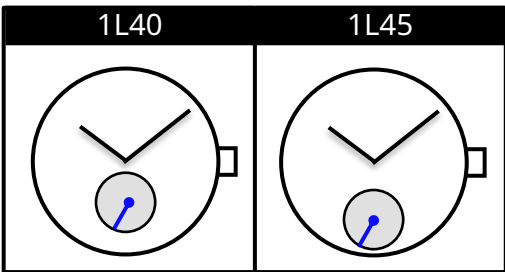

1L40 1L45

Size <ligne>	6 ¾ x 8'''
Height <mm>	2.93
Accuracy <per Month>	± 20 sec
Battery Life	3 years

Battery consumption could be minimum by pulling out the stem

Balance Weight <μN · m>	Minute 0.40 Small Second 0.07
----------------------------	----------------------------------

Original Package	1,000 pcs
------------------	-----------

The Distance to Small Second
 1L40 : 5.0
 1L45 : 6.61

Time measurement

Accuracy

The unit (gate) time of measurement must be set at "10 sec." and the measurement must be performed in the form of complete watch.