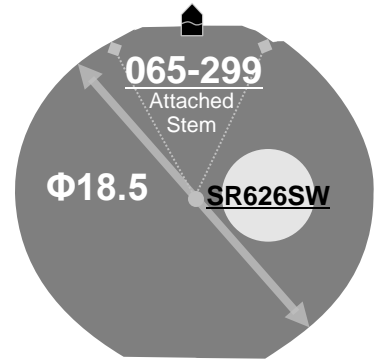

2005 2015

MIYOTA

<b>Size</b> <ligne>	6 ¾ x 8'''
<b>Height</b> <mm>	4.15
<b>Accuracy</b> <per Month>	± 20 sec
<b>Battery Life</b>	3 years

Battery consumption could be minimum by pulling out the stem

<b>Balance Weight</b> <µN.m>	Minute 0.40 Second 0.07
---------------------------------	----------------------------

<b>Clearance</b>	<p>Clearance changes subject to the glass, case structure, and the length of the hand.</p>
------------------	--

<b>Original Package</b>	1,000pcs
-------------------------	----------

**Time measurement**

**Accuracy**

The unit (gate) time of measurement must be set at "10 sec." and the measurement must be performed in the form of complete watch.

Setting the Time

Setting the Date and Day

DO NOT set Date between 9:00pm – 1:00am  
DO NOT set Day between 11:15pm – 6:00am