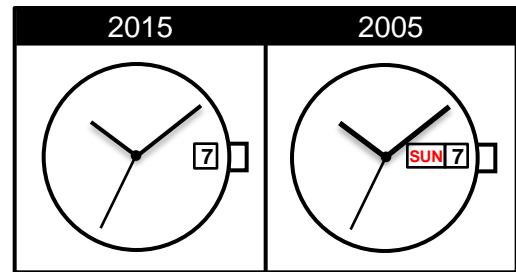

2005 2015

MIYOTA

<b>Size</b> <ligne>	6 ¾ x 8'''
<b>Height</b> <mm>	4.15
<b>Accuracy</b> <per Month>	± 20 sec
<b>Battery Life</b>	3 years

Battery consumption could be minimum by pulling out the stem

<b>Balance Weight</b> <µN.m>	Minute 0.40 Second 0.07
---------------------------------	----------------------------

<b>Clearance</b>	<p>Clearance changes subject to the glass, case structure, and the length of the hand.</p>
------------------	--

<b>Original Package</b>	1,000pcs
-------------------------	----------

**Time measurement**

**Accuracy**

The unit (gate) time of measurement must be set at "10 sec." and the measurement must be performed in the form of complete watch.

Setting the Time

Setting the Date and Day

DO NOT set Date between 9:00pm – 1:00am  
DO NOT set Day between 11:15pm – 6:00am