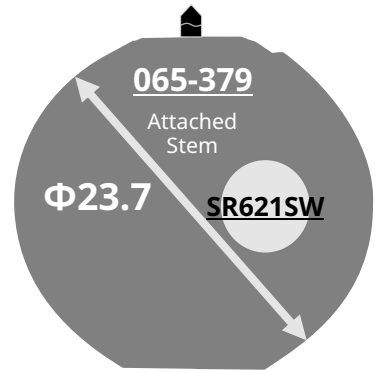

## 6P28

Size <ligne>	10 ½"
Height <mm>	3.45
Accuracy <per Month>	±20 sec
Battery Life	3 years

Battery consumption could be minimum by pulling out the stem

Balance Weight <μN·m>	Minute 0.40 Second 0.07 24 hour 0.13
--------------------------	--

Clearance Clearance changes subject to the glass, case structure, and the length of the hand.	
--	--

Original Package	1,000 pcs
------------------	-----------

### Time measurement

#### Accuracy

The unit (gate) time of measurement must be set at "10 sec." and the measurement must be performed in the form of complete watch.

Setting the Time