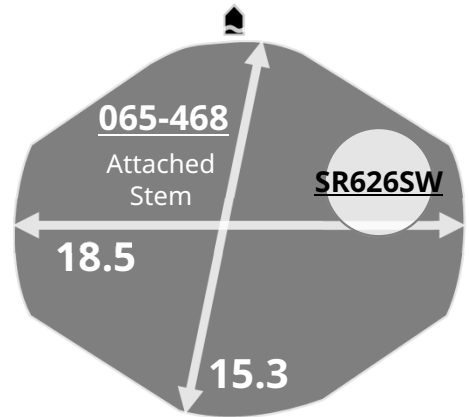

## 2037 (Counterclockwise)

Size <ligne>	6 ¾ x 8'''
Height <mm>	3.15
Accuracy <per Month>	± 20 sec
Battery Life	3 years

Battery consumption could be minimum by pulling out the stem

Balance Weight <µN · m>	Minute 0.40 Second 0.09
----------------------------	----------------------------

### Time measurement

#### Accuracy

The unit (gate) time of measurement must be set at "10 sec." and the measurement must be performed in the form of complete watch.

Setting the Time