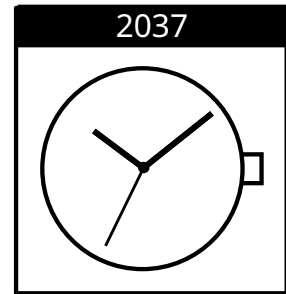

## 2037 (Counterclockwise)

Size <ligne>	6 ¾ x 8'''
Height <mm>	3.15
Accuracy <per Month>	± 20 sec
Battery Life	3 years

Battery consumption could be minimum by pulling out the stem

Balance Weight <µN · m>	Minute 0.40 Second 0.09
----------------------------	----------------------------

### Time measurement

#### Accuracy

The unit (gate) time of measurement must be set at "10 sec." and the measurement must be performed in the form of complete watch.

Setting the Time