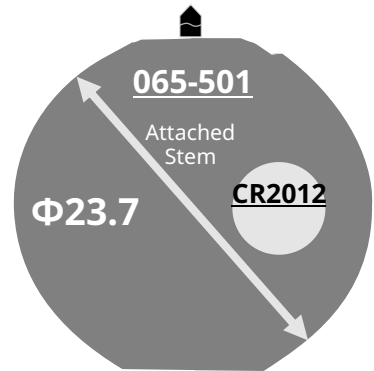

2S60 2S65

Size <ligne>	10 ½'''
Height <mm>	2S60 - 3.99 2S65 - 4.22
Accuracy <per Month>	±20 sec
Battery Life	10 years

Battery consumption could be minimum by pulling out the stem

Balance Weight <μN · m>	Minute 0.40 Second 0.07
----------------------------	----------------------------

Clearance Clearance changes subject to the glass, case structure, and the length of the hand.	
--	--

Original Package	500 pcs
------------------	---------

Time measurement

Accuracy

The unit (gate) time of measurement must be set at "10 sec." and the measurement must be performed in the form of complete watch.