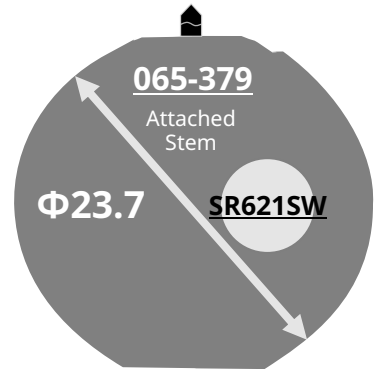

6P26

Size <ligne>	10 ½'''
Height <mm>	3.45
Accuracy <per Month>	±20 sec
Battery Life	3 years

Battery consumption could be minimum by pulling out the stem

Balance Weight <μN·m>	Minute 0.40 Second 0.07 Small 0.02
--------------------------	--

Clearance Clearance changes subject to the glass, case structure, and the length of the hand.	
--	--

Original Package	1,000 pcs
------------------	-----------

Time measurement

Accuracy

The unit (gate) time of measurement must be set at "10 sec." and the measurement must be performed in the form of complete watch.