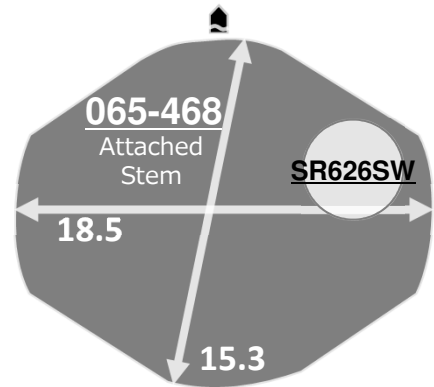

2035G

Size <ligne>	6 3/4 x 8'''
Height <mm>	3.15
Accuracy <per Month>	±20 sec
Battery Life	3 years

Battery consumption could be minimum by pulling out the stem

Balance Weight <µN.m>	Minute 0.40 Second 0.07
---------------------------------	----------------------------

Original Package	1,000pcs
-------------------------	----------

Time measurement

Accuracy
The unit (gate) time of measurement must be set at "10 sec." and the measurement must be performed in the form of complete watch.