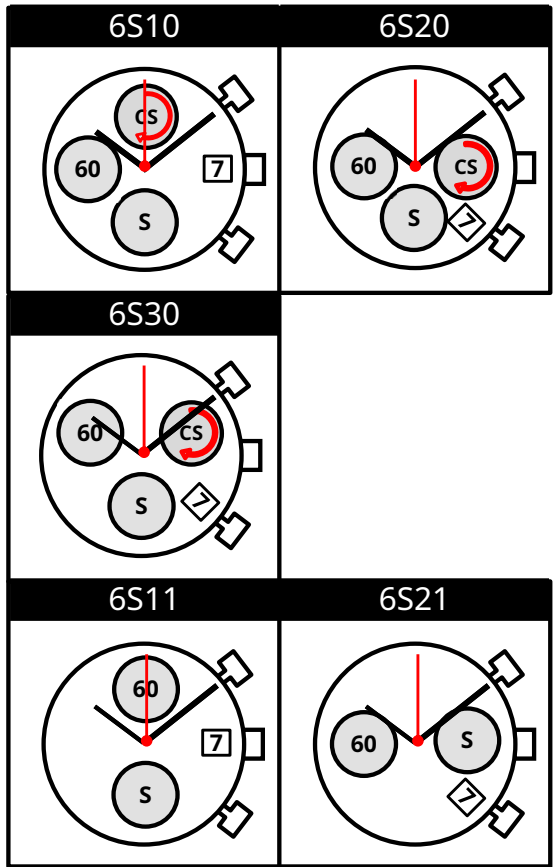

# 6S10 6S20 6S30 6S11 6S21

Size <ligne>	15'''
Height <mm>	4.90
Accuracy <per Month>	±20 sec
Battery Life	4 years (6S21 3 years)

Battery consumption could be minimum by pulling out the stem

Balance Weight <μN · m>	Minute 1.00 Second 0.40 Small 0.04
----------------------------	--

Original Package	200 pcs
------------------	---------

Time measurement

Accuracy

The unit (gate) time of measurement must be set at "10 sec." and the measurement must be performed in the form of complete watch.

**Push "A"**  
Start and Stop the chronograph

**Setting the Date**

**Push "B"** DO NOT set Date between 9:00pm - 1:00am

**Reset the chronograph**

**Setting the Time**

**Set CHRONOGRAPH hands to reset**

Push A or B to set the hands to the zero position. The chronograph hands can be advanced rapidly by continuously pressing button. A for the Center Chronograph Second hand, B for 1/20 hands