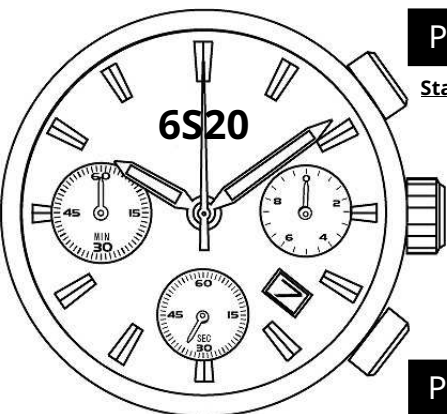

# 6S10 6S20 6S30 6S11 6S21

Size <ligne>	15'''
Height <mm>	4.90
Accuracy <per Month>	±20 sec
Battery Life	4 years (6S21 3 years)

Battery consumption could be minimum by pulling out the stem

Balance Weight <μN · m>	Minute 1.00 Second 0.40 Small 0.04
----------------------------	--

Original Package	200 pcs
------------------	---------

Time measurement

Accuracy

The unit (gate) time of measurement must be set at "10 sec." and the measurement must be performed in the form of complete watch.

**Push "A"**  
Start and Stop the chronograph

**Setting the Date**

**Push "B"** DO NOT set Date between 9:00pm - 1:00am

**Reset the chronograph**

**Setting the Time**

**Set CHRONOGRAPH hands to reset**

Push A or B to set the hands to the zero position. The chronograph hands can be advanced rapidly by continuously pressing button. A for the Center Chronograph Second hand, B for 1/20 hands