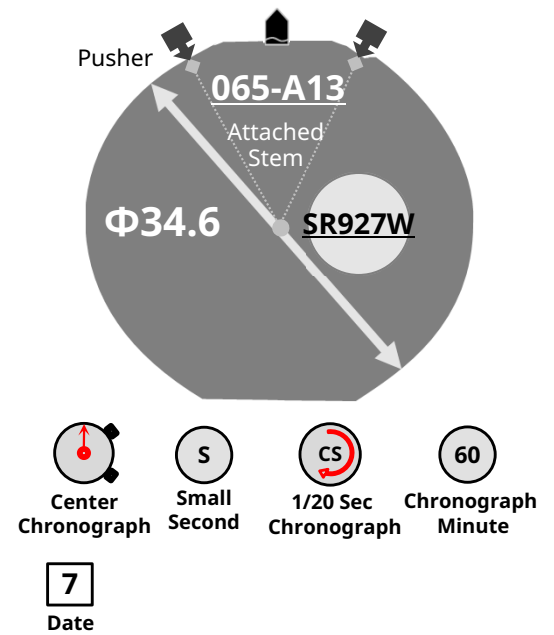

# 6S10 6S20 6S30 6S11 6S21

Size <ligne>	15'''
Height <mm>	4.90
Accuracy <per Month>	±20 sec
Battery Life	4 years (6S21 3 years)

Battery consumption could be minimum by pulling out the stem

Balance Weight <μN · m>	Minute 1.00 Second 0.40 Small 0.04
----------------------------	--

Original Package	200 pcs
------------------	---------

Time measurement

Accuracy

The unit (gate) time of measurement must be set at "10 sec." and the measurement must be performed in the form of complete watch.

**Push "A"**  
Start and Stop the chronograph

**Setting the Date**

**Push "B"** DO NOT set Date between 9:00pm - 1:00am

**Reset the chronograph**

**Setting the Time**

**Set CHRONOGRAPH hands to reset**

Push A or B to set the hands to the zero position. The chronograph hands can be advanced rapidly by continuously pressing button. A for the Center Chronograph Second hand, B for 1/20 hands