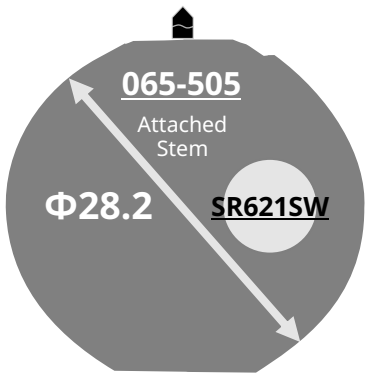

JP27

Size <ligne>	12 ½'''
Height <mm>	4.30
Accuracy <per Month>	±20 sec
Battery Life	3 years

Battery consumption could be minimum by pulling out the stem

Balance Weight <μN · cm>	Minute 0.40 Second 0.09 Small 0.02
-----------------------------	--

Featured by Shock Detection

Original Package	500 pcs
------------------	---------

Time measurement

Accuracy

The unit (gate) time of measurement must be set at "10 sec." and the measurement must be performed in the form of complete watch.