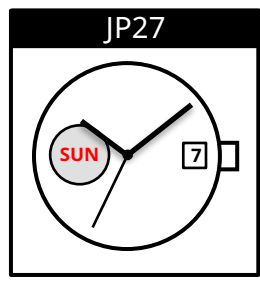

JP27

Size <ligne>	12 ½'''
Height <mm>	4.30
Accuracy <per Month>	±20 sec
Battery Life	3 years

Battery consumption could be minimum by pulling out the stem

Balance Weight <μN · cm>	Minute 0.40 Second 0.09 Small 0.02
-----------------------------	--

Featured by Shock Detection

Original Package	500 pcs
------------------	---------

Time measurement

Accuracy

The unit (gate) time of measurement must be set at "10 sec." and the measurement must be performed in the form of complete watch.