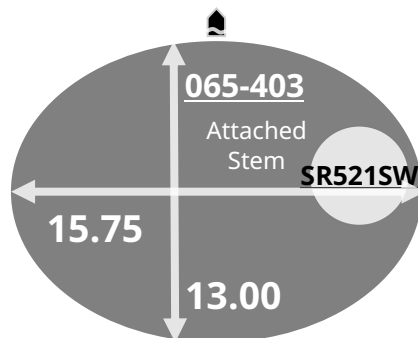

5Y20 5Y30

Size <mm>	5 1/2 x 6 3/4"
Height <mm>	2.54
Accuracy <per Month>	±20 sec
Battery Life	4 years (5Y30 2 years)

Battery consumption could be minimum by pulling out the stem

Balance Weight <μN · m>	Minute 0.30 Second 0.0235 (Except 5Y20)
----------------------------	--

Clearance Clearance changes subject to the glass, case structure, and the length of the hand.	
--	--

Original Package	1,000 pcs
------------------	-----------

High Hand Ver.
5Y26
5Y36

Time measurement

Accuracy

The unit (gate) time of measurement must be set at "10 sec." and the measurement must be performed in the form of complete watch.

Setting the Time