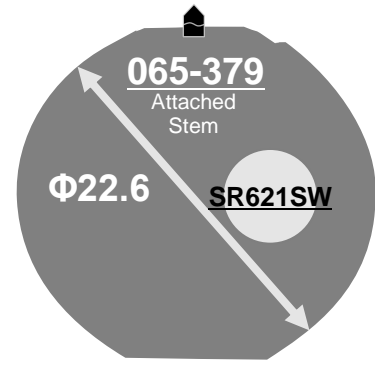

Size <line>	10 ½”
Height <mm>	3.45
Accuracy <per Month>	±20 sec
Battery Life	3 years

Battery consumption could be minimum by pulling out the stem

Balance Weight <μN.m>	Minute 0.40 Second 0.07 Small 0.02 24 Hour 0.13
---------------------------------	--

Original Package	1,000pcs
-------------------------	----------

High Hand Ver.
6P57
6P73
6P75
6P77
6P79

Time measurement

Accuracy
The unit (gate) time of measurement must be set at "10 sec." and the measurement must be performed in the form of complete watch.