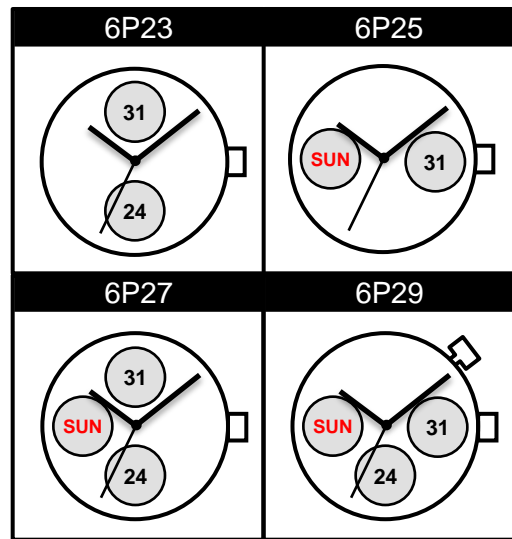

Size <line>	10 ½”
Height <mm>	3.45
Accuracy <per Month>	±20 sec
Battery Life	3 years

Battery consumption could be minimum by pulling out the stem

Balance Weight <μN.m>	Minute 0.40 Second 0.07 Small 0.02 24 Hour 0.13
---------------------------------	--

Original Package	1,000pcs
-------------------------	----------

High Hand Ver.
6P57
6P73
6P75
6P77
6P79

Time measurement

Accuracy
The unit (gate) time of measurement must be set at "10 sec." and the measurement must be performed in the form of complete watch.