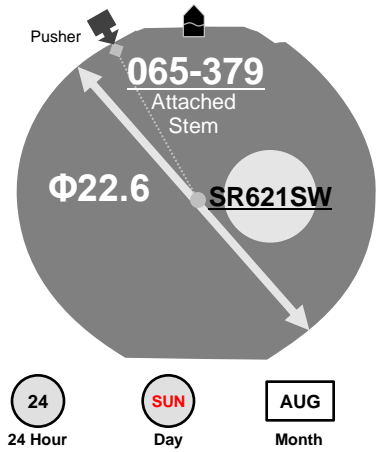

Size <ligne>	10 ½'''
Height <mm>	3.85
Accuracy <per Month>	±20 sec
Battery Life	3 years

Battery consumption could be minimum by pulling out the stem

Balance Weight <μN.m>	Minute 0.40 Second 0.07 Small 0.02 24 hour 0.13
---------------------------------	--

Original Package	1,000pcs
-------------------------	----------

Time measurement

Accuracy

The unit (gate) time of measurement must be set at "10 sec." and the measurement must be performed in the form of complete watch.

Setting the Month

DO NOT set Month when DATE hand between 26th - 31th

Setting the Time and Day