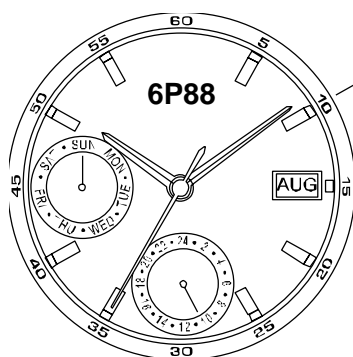

Size <ligne>	10 ½'''
Height <mm>	3.85
Accuracy <per Month>	±20 sec
Battery Life	3 years

Battery consumption could be minimum by pulling out the stem

Balance Weight <μN.m>	Minute 0.40 Second 0.07 Small 0.02 24 hour 0.13
---------------------------------	--

Original Package	1,000pcs
-------------------------	----------

Time measurement

Accuracy

The unit (gate) time of measurement must be set at "10 sec." and the measurement must be performed in the form of complete watch.

Setting the Month

DO NOT set Month when DATE hand between 26th - 31th

Setting the Time and Day