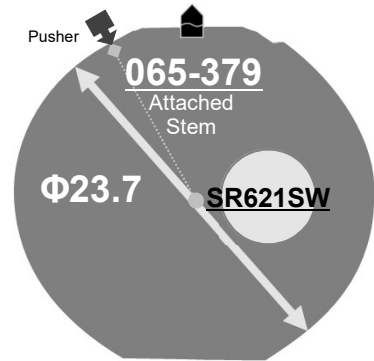

# 6P00 6P20 6P21 6P24 6P80

<b>Size</b> <ligne>	10 ½'''
<b>Height</b> <mm>	3.45(6P80 3.85)
<b>Accuracy</b> <per Month>	± 20 sec
<b>Battery Life</b>	3 years

Battery consumption could be minimum by pulling out the stem

<b>Balance Weight</b> <µN.m>	Minute 0.40 Second 0.07 Small 0.02 Date(6P80) 0.26
---------------------------------	---

<b>Original Package</b>	1,000pcs
-------------------------	----------

**Time measurement Accuracy**

The unit (gate) time of measurement must be set at "10 sec." and the measurement must be performed in the form of complete watch.

**Setting the Month**

DO NOT set Month when DATE hand between 26th – 31th