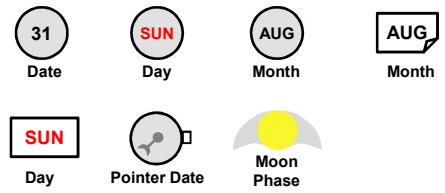

Time measurement Accuracy

The unit (gate) time of measurement must be set at "10 sec." and the measurement must be performed in the form of complete watch.