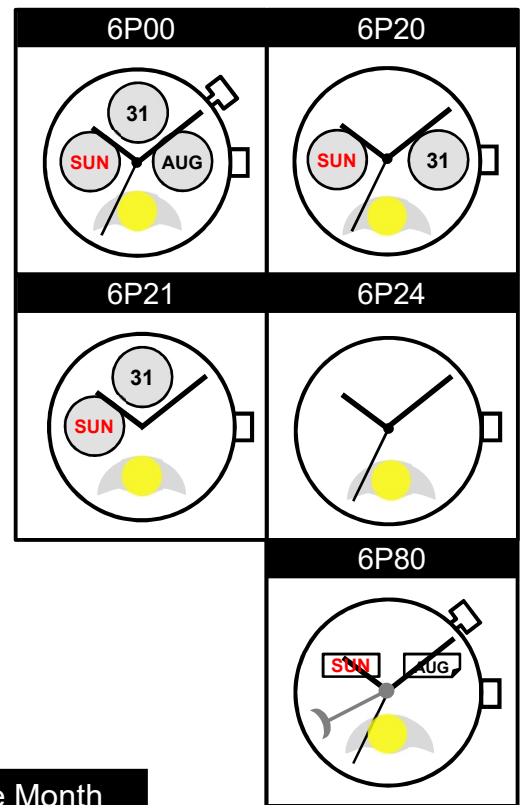

# 6P00 6P20 6P21 6P24 6P80

<b>Size</b> <ligne>	10 ½'''
<b>Height</b> <mm>	3.45(6P80 3.85)
<b>Accuracy</b> <per Month>	± 20 sec
<b>Battery Life</b>	3 years

Battery consumption could be minimum by pulling out the stem

<b>Balance Weight</b> <µN.m>	Minute 0.40 Second 0.07 Small 0.02 Date(6P80) 0.26
---------------------------------	---

<b>Original Package</b>	1,000pcs
-------------------------	----------

**Time measurement Accuracy**

The unit (gate) time of measurement must be set at "10 sec." and the measurement must be performed in the form of complete watch.

**Setting the Month**

DO NOT set Month when DATE hand between 26th – 31th

**Setting the Time and Day**

**Setting the Date and Moon disk**

DO NOT set Day and Date between 9:00pm – 1:00am