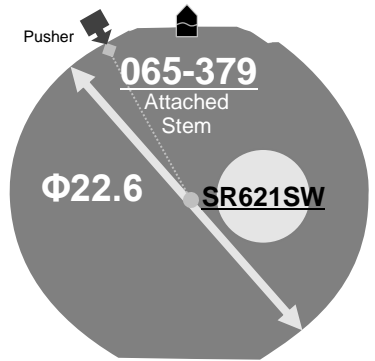

<b>Size</b> <ligne>	10 ½”
<b>Height</b> <mm>	3.45 (6P80 3.85)
<b>Accuracy</b> <per Month>	±20 sec
<b>Battery Life</b>	3 years

Battery consumption could be minimum by pulling out the stem

<b>Balance Weight</b> <μN.m>	Minute 0.40 Second 0.07 Small 0.02 Date ( 6P80 ) 0.26
---------------------------------	--