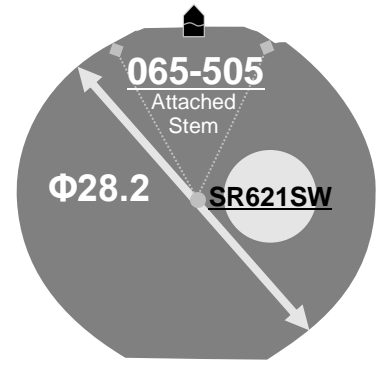

Size <ligne>	12 ½'''
Height <mm>	4.18
Accuracy <per Month>	±20 sec
Battery Life	3 years

Battery consumption could be minimum by pulling out the stem

Balance Weight <μN.m>	Minute 0.40 Second 0.07 Date/24H 0.02 Retro-Day 0.14
---------------------------------	---

Original Package	1,000pcs
-------------------------	----------

Time measurement

Accuracy

The unit (gate) time of measurement must be set at "10 sec." and the measurement must be performed in the form of complete watch.