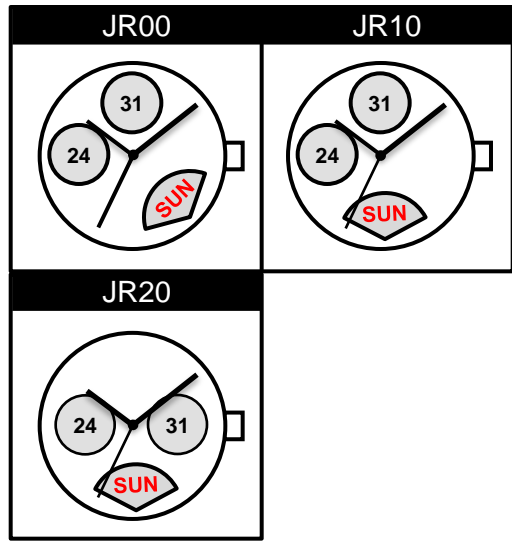

Size <ligne>	12 ½'''
Height <mm>	4.18
Accuracy <per Month>	±20 sec
Battery Life	3 years

Battery consumption could be minimum by pulling out the stem

Balance Weight <μN.m>	Minute 0.40 Second 0.07 Date/24H 0.02 Retro-Day 0.14
---------------------------------	---

Original Package	1,000pcs
-------------------------	----------

Time measurement

Accuracy

The unit (gate) time of measurement must be set at "10 sec." and the measurement must be performed in the form of complete watch.