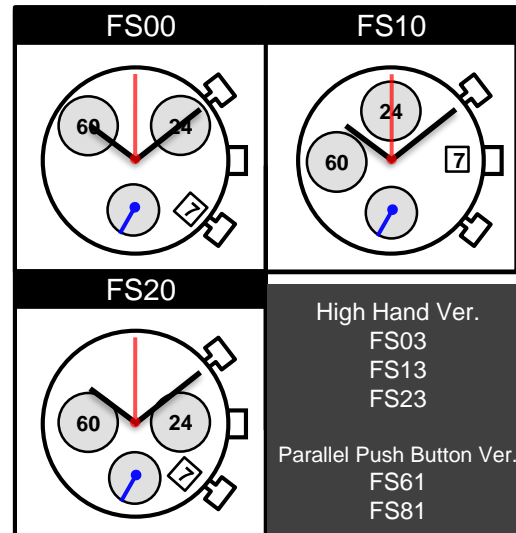

<b>Size</b> <ligne>	10 ½”
<b>Height</b> <mm>	5.10(FS00 4.13)
<b>Accuracy</b> <per Month>	±20 sec
<b>Battery Life</b>	2 years

\*60 minutes chronograph operation per day

Battery consumption could be minimum by pulling out the stem

<b>Balance Weight</b> <µN.m>	Minute 0.40 Second 0.08 Small 0.02
---------------------------------	--

Featured by Shock Detection

<b>Original Package</b>	500pcs
-------------------------	--------

**Time measurement**

**Accuracy**

The unit (gate) time of measurement must be set at "10 sec." and the measurement must be performed in the form of complete watch.