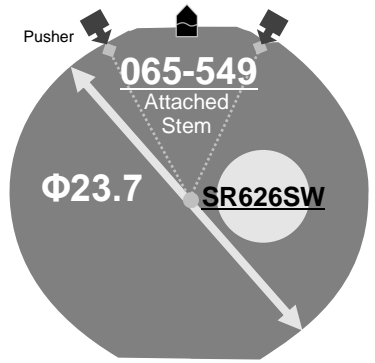

<b>Size</b> <ligne>	10 ½”
<b>Height</b> <mm>	5.10(FS00 4.13)
<b>Accuracy</b> <per Month>	±20 sec
<b>Battery Life</b>	2 years

\*60 minutes chronograph operation per day

Battery consumption could be minimum by pulling out the stem

<b>Balance Weight</b> <µN.m>	Minute 0.40 Second 0.08 Small 0.02
---------------------------------	--

Featured by Shock Detection

<b>Original Package</b>	500pcs
-------------------------	--------

**Time measurement**

**Accuracy**

The unit (gate) time of measurement must be set at "10 sec." and the measurement must be performed in the form of complete watch.