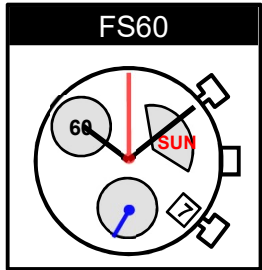

FS60

Size <ligne>	10 ½”
Height <mm>	5.10
Accuracy <per Month>	±20 sec
Battery Life	2 years

*60 minutes chronograph operation per day

Battery consumption could be minimum by pulling out the stem

Balance Weight <µN.m>	Minute 0.40 Small 0.02 Chrono Minute 0.026 Chrono Second 0.035 Day Hand 0.04
---------------------------------	------------------------------------------------------------------------------------------

Featured by Shock Detection

Original Package	500pcs
-------------------------	--------

Time measurement Accuracy

The unit (gate) time of measurement must be set at "10 sec." and the measurement must be performed in the form of complete watch.