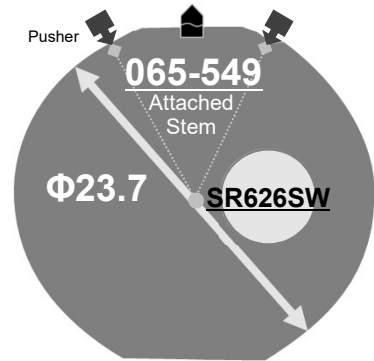

FS60

Size <ligne>	10 ½”
Height <mm>	5.10
Accuracy <per Month>	±20 sec
Battery Life	2 years

*60 minutes chronograph operation per day

Battery consumption could be minimum by pulling out the stem

Balance Weight <µN.m>	Minute 0.40 Small 0.02 Chrono Minute 0.026 Chrono Second 0.035 Day Hand 0.04
---------------------------------	------------------------------------------------------------------------------------------

Featured by Shock Detection

Original Package	500pcs
-------------------------	--------

Time measurement Accuracy

The unit (gate) time of measurement must be set at "10 sec." and the measurement must be performed in the form of complete watch.