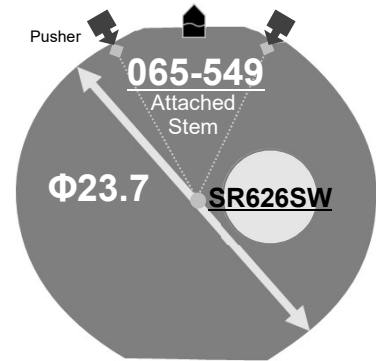

FS80

Size <ligne>	10 ½'''
Height <mm>	5.10
Accuracy <per Month>	±20 sec
Battery Life	2 years

*60 minutes chronograph operation per day

Battery consumption could be minimum by pulling out the stem

Balance Weight <μN.m>	Minute 0.40 Small 0.02 Chrono Minute 0.026 Chrono Second 0.035 Day Hand 0.04
---------------------------------	--

Original Package	500pcs
-------------------------	--------

Time measurement

Accuracy

The unit (gate) time of measurement must be set at "10 sec." and the measurement must be performed in the form of complete watch.