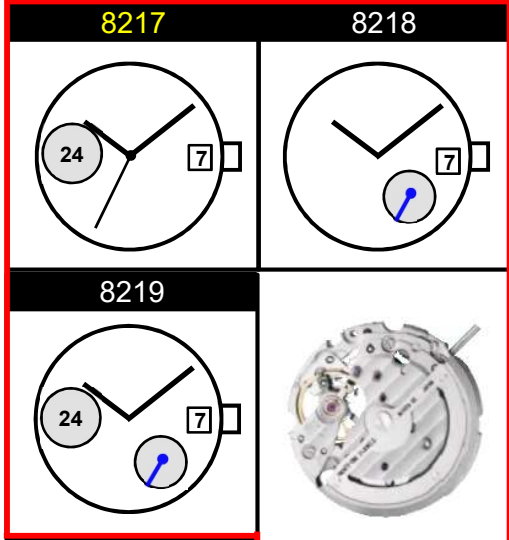

8217 8218 8219

<b>Size</b> <ligne>	11 1/2'''
<b>Height</b> <mm>	5.67
<b>Accuracy</b> <per Day>	-20 ~ +40 sec
<b>Posture Difference</b>	(under) 50 sec
<b>Running time</b>	(more than) 42 hours
<b>Vibration Frequency</b> <per Hour>	(vibration) 21600
<b>Clearance</b>	
<b>Jewels</b>	21 pcs
<b>Lift Angle</b>	49 degree
<b>Original Package</b>	100 pcs

**Gilt Version Available**

Fine finishing with - barrel bridge

Setting the Time

Setting the Date

DO NOT set Date between 9:00pm - 1:00am

**Time measurement & Winding**

**Mechanical**

**Accuracy**

Measure within lapse of 10 ~ 60 minutes from full winding with ① posture.

**Posture difference**

Measure accuracy in below ① ~ ④ postures.

① Dial side up	①	②	③	④
② 6 o'clock side up				
③ 9 o'clock side up				
④ 3 o'clock side up				