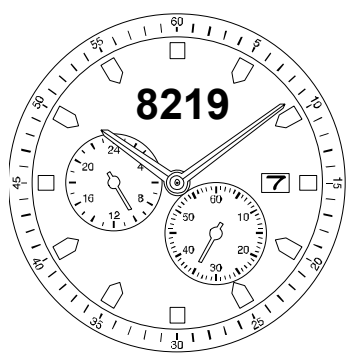

8217 8218 8219

<b>Size</b> <ligne>	11 1/2'''
<b>Height</b> <mm>	5.67
<b>Accuracy</b> <per Day>	-20 ~ +40 sec
<b>Posture Difference</b>	(under) 50 sec
<b>Running time</b>	(more than) 42 hours
<b>Vibration Frequency</b> <per Hour>	(vibration) 21600
<b>Clearance</b>	
<b>Jewels</b>	21 pcs
<b>Lift Angle</b>	49 degree
<b>Original Package</b>	100 pcs

**Gilt Version Available**

Fine finishing with - barrel bridge

Setting the Time

Setting the Date

DO NOT set Date between 9:00pm - 1:00am

**Time measurement & Winding**

**Mechanical**

**Accuracy**

Measure within lapse of 10 ~ 60 minutes from full winding with ① posture.

**Posture difference**

Measure accuracy in below ① ~ ④ postures.

① Dial side up	①	②	③	④
② 6 o'clock side up				
③ 9 o'clock side up				
④ 3 o'clock side up				

■ **To make full-winded**

90 / 91	Turn the crown 40 times
82 / 8N	Turn the crown 40 times
6T	Turn the crown 20 times

■ **Winding direction**