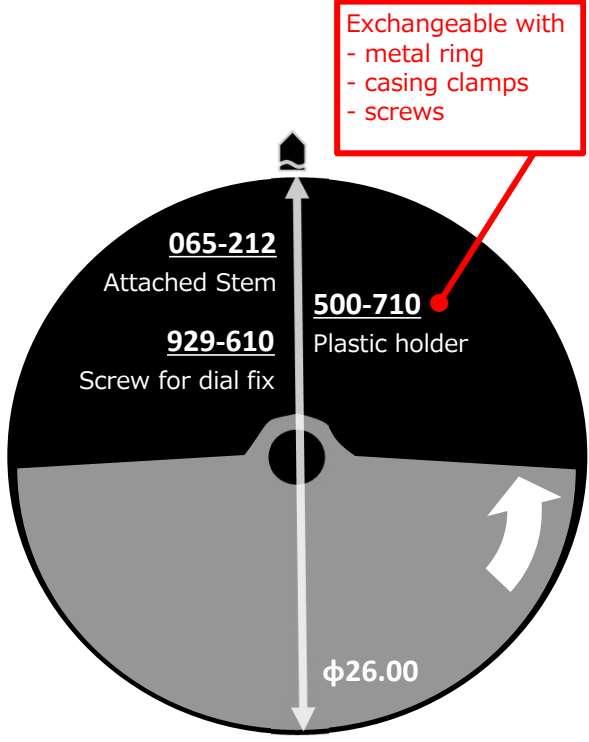

8217 8218 8219

<b>Size</b> <ligne>	11 1/2'''
<b>Height</b> <mm>	5.67
<b>Accuracy</b> <per Day>	-20 ~ +40 sec
<b>Posture Difference</b>	(under) 50 sec
<b>Running time</b>	(more than) 42 hours
<b>Vibration Frequency</b> <per Hour>	(vibration) 21600
<b>Clearance</b>	
<b>Jewels</b>	21 pcs
<b>Lift Angle</b>	49 degree
<b>Original Package</b>	100 pcs

**Gilt Version Available**

Fine finishing with - barrel bridge

Setting the Time

Setting the Date

DO NOT set Date between 9:00pm - 1:00am

**Time measurement & Winding**

**Mechanical**

**Accuracy**

Measure within lapse of 10 ~ 60 minutes from full winding with ① posture.

**Posture difference**

Measure accuracy in below ① ~ ④ postures.

① Dial side up	①	②	③	④
② 6 o'clock side up				
③ 9 o'clock side up				
④ 3 o'clock side up				

■ **To make full-winded**

90 / 91	Turn the crown 40 times
82 / 8N	Turn the crown 40 times
6T	Turn the crown 20 times

■ **Winding direction**