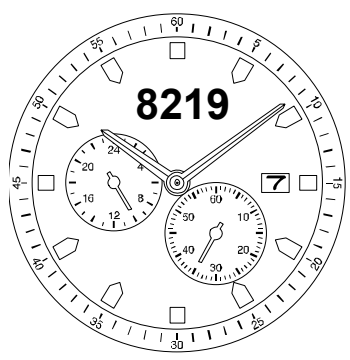

8217 8218 8219

Size <ligne>	11 1/2'''
Height <mm>	5.67
Accuracy <per Day>	-20 ~ +40 sec
Posture Difference	(under) 50 sec
Running time	(more than) 42 hours
Vibration Frequency <per Hour>	(vibration) 21600
Clearance	
Jewels	21 pcs
Lift Angle	49 degree
Original Package	300 pcs

Gilt Version Available

8217	8218
8219	

Fine finishing with - barrel bridge

Setting the Time

Setting the Date

DO NOT set Date between 9:00pm - 1:00am

Time measurement & Winding

Mechanical

Accuracy

Measure within lapse of 10 ~ 60 minutes from full winding with ① posture.

Posture difference

Measure accuracy in below ① ~ ④ postures.

① Dial side up	①	②	③	④
② 6 o'clock side up				
③ 9 o'clock side up				
④ 3 o'clock side up				

■ **To make full-winded**

90 / 91	Turn the crown 40 times
82 / 8N	Turn the crown 40 times
6T	Turn the crown 20 times

■ **Winding direction**