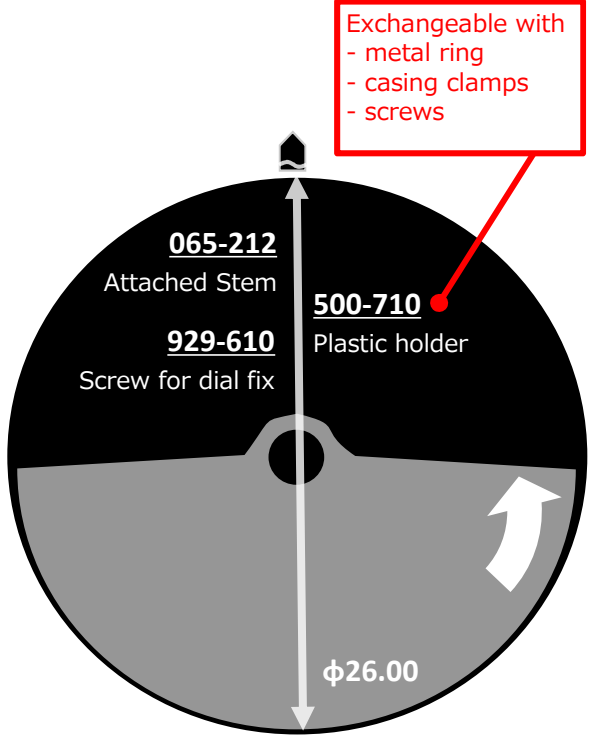

8217 8218 8219

Size <ligne>	11 1/2'''
Height <mm>	5.67
Accuracy <per Day>	-20 ~ +40 sec
Posture Difference	(under) 50 sec
Running time	(more than) 42 hours
Vibration Frequency <per Hour>	(vibration) 21600
Clearance	
Jewels	21 pcs
Lift Angle	49 degree
Original Package	300 pcs

Gilt Version Available

8217	8218
8219	

Fine finishing with - barrel bridge

Setting the Time

Setting the Date

DO NOT set Date between 9:00pm - 1:00am

Time measurement & Winding

Mechanical

Accuracy

Measure within lapse of 10 ~ 60 minutes from full winding with ① posture.

Posture difference

Measure accuracy in below ① ~ ④ postures.

① Dial side up	①	②	③	④
② 6 o'clock side up				
③ 9 o'clock side up				
④ 3 o'clock side up				

■ **To make full-winded**

90 / 91	Turn the crown 40 times
82 / 8N	Turn the crown 40 times
6T	Turn the crown 20 times

■ **Winding direction**