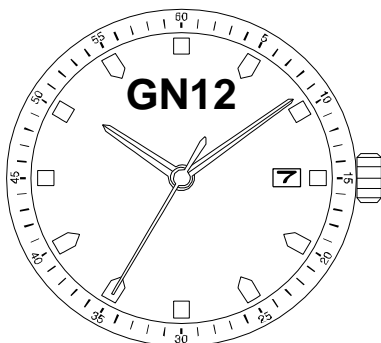

Size <ligne>	8 3/4'''
Height <mm>	2.71
Accuracy <per Month>	±20 sec
Battery Life	5 years(GN12 3 years)

Battery consumption could be minimum by pulling out the stem

Balance Weight <µN.m>	Minute 0.40 Second 0.07
---------------------------------	----------------------------

Featured by Shock Detection

Original Package	1,000pcs
-------------------------	----------

7
Date

Assembled Hour Wheel
Non Breakable Date Construction
Dust Proof
Covered Coil
Super Quick Date Adjusting
Easy Assembling on Flat Desk

Time measurement

Accuracy

The unit (gate) time of measurement must be set at "10 sec." and the measurement must be performed in the form of complete watch.

DO NOT set Date between 9:00pm – 1:00am