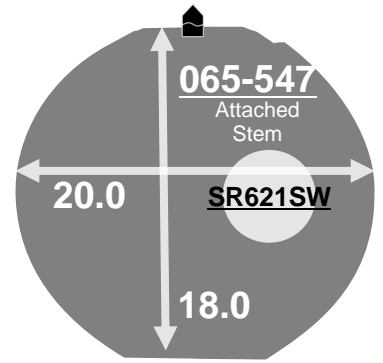

Size <ligne>	8 3/4'''
Height <mm>	2.71
Accuracy <per Month>	±20 sec
Battery Life	5 years(GN12 3 years)

Battery consumption could be minimum by pulling out the stem

Balance Weight <µN.m>	Minute 0.40 Second 0.07
---------------------------------	----------------------------

Featured by Shock Detection

Original Package	1,000pcs
-------------------------	----------

7
Date

Assembled Hour Wheel
Non Breakable Date Construction
Dust Proof
Covered Coil
Super Quick Date Adjusting
Easy Assembling on Flat Desk

Time measurement

Accuracy

The unit (gate) time of measurement must be set at "10 sec." and the measurement must be performed in the form of complete watch.

DO NOT set Date between 9:00pm – 1:00am