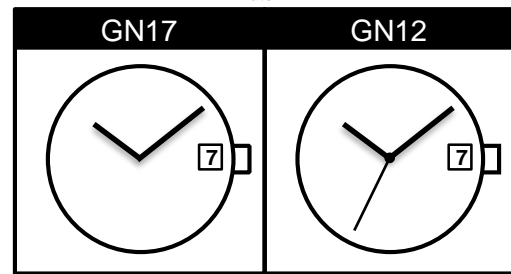

Size <ligne>	8 3/4'''
Height <mm>	2.71
Accuracy <per Month>	±20 sec
Battery Life	5 years(GN12 3 years)

Battery consumption could be minimum by pulling out the stem

Balance Weight <µN.m>	Minute 0.40 Second 0.07
---------------------------------	----------------------------

Featured by Shock Detection

Original Package	1,000pcs
-------------------------	----------

7
Date

Assembled Hour Wheel
Non Breakable Date Construction
Dust Proof
Covered Coil
Super Quick Date Adjusting
Easy Assembling on Flat Desk

Time measurement

Accuracy

The unit (gate) time of measurement must be set at "10 sec." and the measurement must be performed in the form of complete watch.

DO NOT set Date between 9:00pm – 1:00am