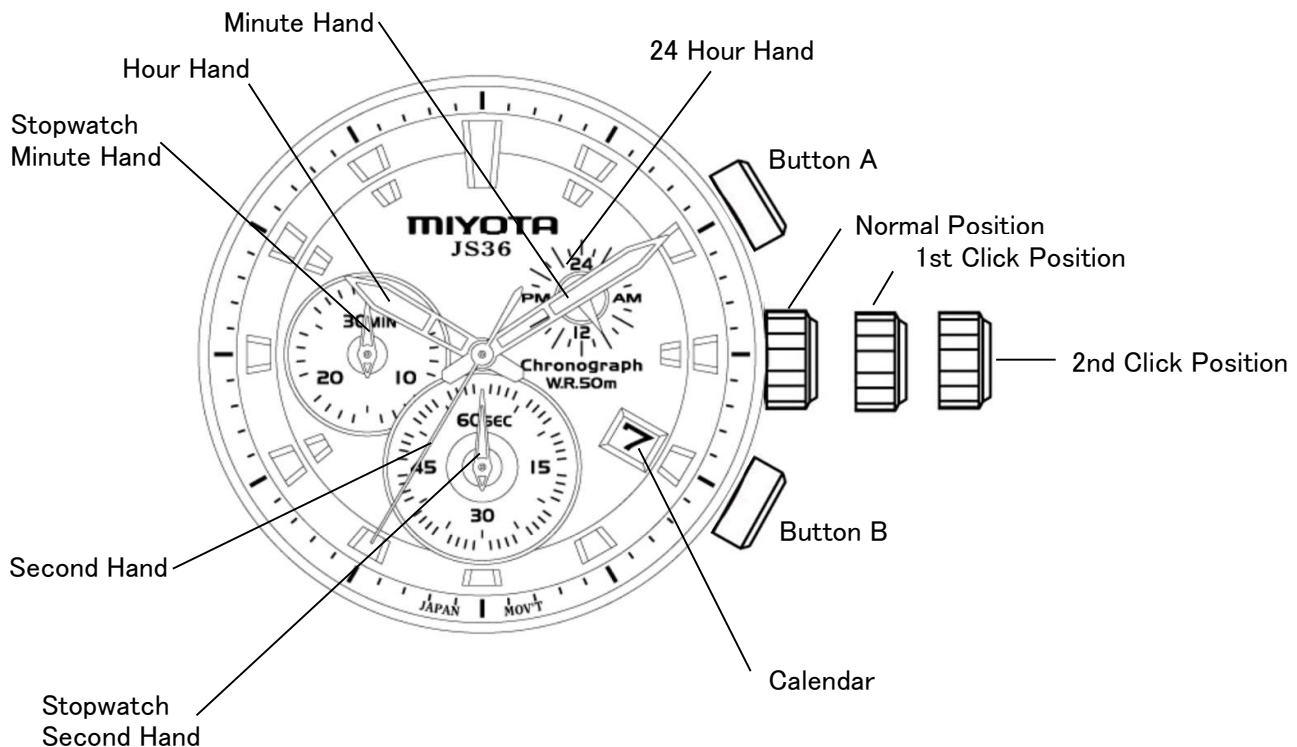

MIYOTA

UNIVERSAL MASTERPIECE BORN IN JAPAN

MADE IN JAPAN

METAL MOVEMENT

INSTRUCTION MANUAL FOR MIYOTA WATCH MOVEMENT

CALIBRE NO. JS36

STOPWATCH FUNCTION: SMALL SECOND HAND TIME MEASUREMENT UP TO 29min 59 sec

BATTERY: SR621SW

A) DISPLAYS AND BUTTONS

B) SETTING THE TIME

C) SETTING THE DATE

D) USING THE STOPWATCH

E) STOPWATCH RESET

A) DISPLAYS AND BUTTONS

B) SETTING THE TIME

1. Pull the crown out to the 2nd Click Position.
2. Turn the crown to set hour and minute hands.
3. After the time has been set, push the crown back to the Normal position.

C) SETTING THE DATE

1. Pull the crown out to the 1st Click Position.
2. Turn the crown clockwise to set the date.
 - * If the date is set between the hours of around 9:00 PM and 1:00 AM, the date may not change on the following day.
3. After the date has been set, push the crown back to the Normal position.

D) USING THE STOPWATCH

This stopwatch is able to measure and display time in 1/1 second united up to maximum of 30 minutes. Stopwatch will stop automatically after running continuously for 30 minutes.

【Measuring time with the stopwatch】