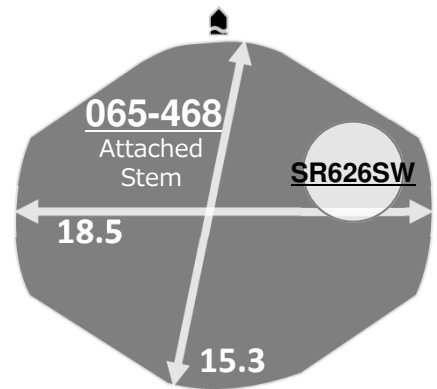

# Super 2035

<b>Size</b> <ligne>	6 3/4 x 8'''
<b>Height</b> <mm>	3.15
<b>Accuracy</b> <per Month>	± 15 sec
<b>Battery Life</b>	4 years

Battery consumption could be minimum by pulling out the stem

<b>Balance Weight</b> <µN.m>	Minute 0.40 Second 0.07
---------------------------------	----------------------------

<b>Original Package</b>	1,000pcs
-------------------------	----------

Fine Gold Color  
Covered Coil

High Hand Ver.  
Super 2036

## Time measurement

### Accuracy

The unit (gate) time of measurement must be set at "10 sec." and the measurement must be performed in the form of complete watch.

Setting the Time