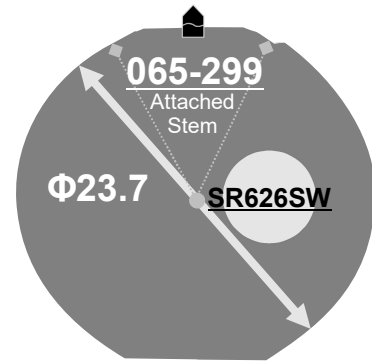

2115 2105

Size <ligne>	10 ½'''
Height <mm>	4.15
Accuracy <per Month>	±20 sec
Battery Life	3 years

Battery consumption could be minimum by pulling out the stem

Balance Weight <μN.m>	Minute 0.30 Second 0.09
---------------------------------	----------------------------

Featured by Shock Detection

Original Package	1,000pcs
-------------------------	----------

Time measurement

Accuracy

The unit (gate) time of measurement must be set at "10 sec." and the measurement must be performed in the form of complete watch.