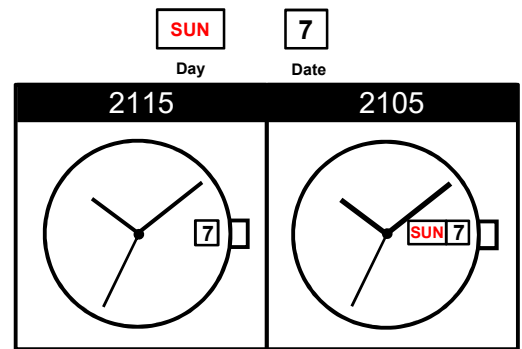

2115 2105

Size <ligne>	10 ½'''
Height <mm>	4.15
Accuracy <per Month>	±20 sec
Battery Life	3 years

Battery consumption could be minimum by pulling out the stem

Balance Weight <μN.m>	Minute 0.30 Second 0.09
---------------------------------	----------------------------

Featured by Shock Detection

Original Package	1,000pcs
-------------------------	----------

Time measurement

Accuracy

The unit (gate) time of measurement must be set at "10 sec." and the measurement must be performed in the form of complete watch.