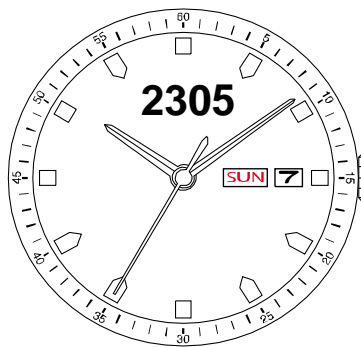

Size <ligne>	11 ½”
Height <mm>	4.15
Accuracy <per Month>	±20 sec
Battery Life	3 years

Battery consumption could be minimum by pulling out the stem

Balance Weight <µN.m>	Minute 0.40 Second 0.09
---------------------------------	----------------------------

Featured by Shock Detection

Original Package	1,000pcs
-------------------------	----------

SUN Day	7 Date	Sunday Wide Day
2315	2305	
2350	2353	
High Hand Ver. 2317 2357		

Time measurement

Accuracy
The unit (gate) time of measurement must be set at "10 sec." and the measurement must be performed in the form of complete watch.