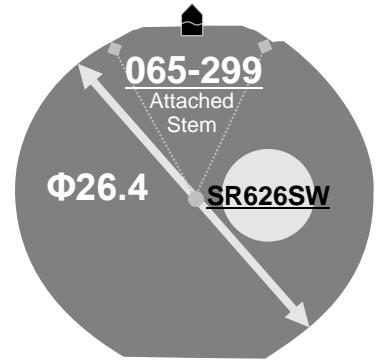

Size <ligne>	11 ½”
Height <mm>	4.15
Accuracy <per Month>	±20 sec
Battery Life	3 years

Battery consumption could be minimum by pulling out the stem

Balance Weight <µN.m>	Minute 0.40 Second 0.09
---------------------------------	----------------------------

Featured by Shock Detection

Original Package	1,000pcs
-------------------------	----------

SUN Day	7 Date	Sunday Wide Day
2315	2305	
2350	2353	
High Hand Ver. 2317 2357		

Time measurement

Accuracy
The unit (gate) time of measurement must be set at "10 sec." and the measurement must be performed in the form of complete watch.