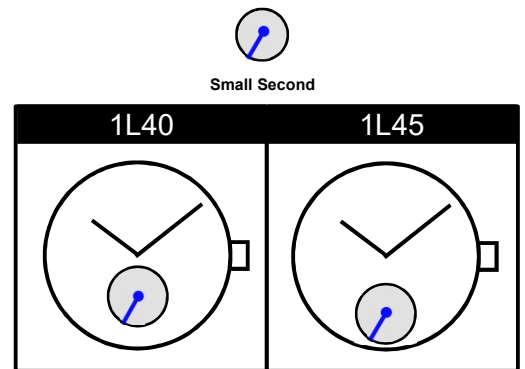

1L40 1L45

Size <ligne>	6 3/4 x 8'''
Height <mm>	2.93
Accuracy <per Month>	± 20 sec
Battery Life	3 years

Battery consumption could be minimum by pulling out the stem

Balance Weight <μN.m>	Small Second 0.07 Minute 0.40
---------------------------------	----------------------------------

Original Package	1,000pcs
-------------------------	----------

The Distance to Small Second
1L40 : 5.0
1L45 : 6.61

Time measurement

Accuracy

The unit (gate) time of measurement must be set at "10 sec." and the measurement must be performed in the form of complete watch.