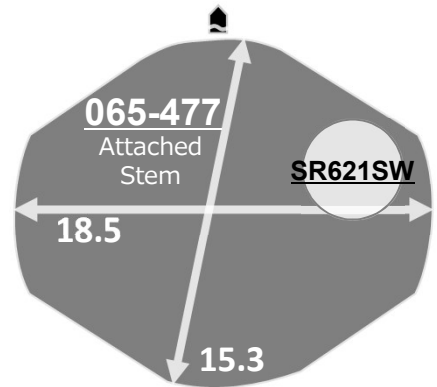

1L40 1L45

Size <ligne>	6 3/4 x 8'''
Height <mm>	2.93
Accuracy <per Month>	± 20 sec
Battery Life	3 years

Battery consumption could be minimum by pulling out the stem

Balance Weight <μN.m>	Small Second 0.07 Minute 0.40
---------------------------------	----------------------------------

Original Package	1,000pcs
-------------------------	----------

The Distance to Small Second
1L40 : 5.0
1L45 : 6.61

Time measurement

Accuracy

The unit (gate) time of measurement must be set at "10 sec." and the measurement must be performed in the form of complete watch.