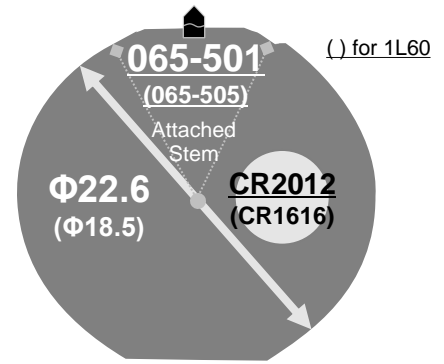

Size
<ligne> **10 1/2'''** (1L60 6 3/4 x8''')

Height
<mm> 2S60 - 3.99 / 2S65 - 4.22
1L60 - 4.3

Accuracy
<per Month> **±20 sec**

Battery Life
10 years

Battery consumption could be minimum by pulling out the stem (=Power-Saving)

Balance Weight
<µN.m> Minute **0.40**
Second **0.07**

Original Package
500 pCS(1L60 1000pcs)

Setting the Time

Setting the Date and Day

DO NOT set Date between 9:00pm – 1:00am
DO NOT set Date between 11:15pm – 6:00am