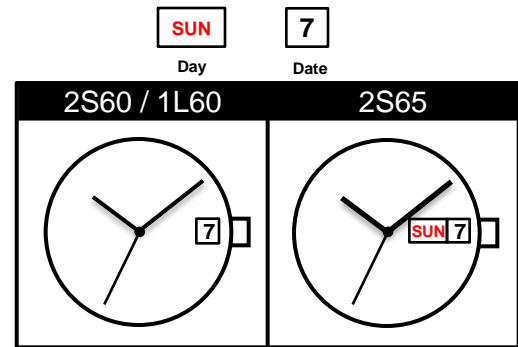

Size
<ligne> **10 1/2'''** (1L60 6 3/4 x8''')

Height
<mm> 2S60 - 3.99 / 2S65 - 4.22
1L60 - 4.3

Accuracy
<per Month> **±20 sec**

Battery Life
10 years

Battery consumption could be minimum by pulling out the stem (=Power-Saving)

Balance Weight
<µN.m> Minute **0.40**
Second **0.07**

Original Package
500 pCS(1L60 1000pcs)

Setting the Time

Setting the Date and Day

DO NOT set Date between 9:00pm – 1:00am
DO NOT set Date between 11:15pm – 6:00am