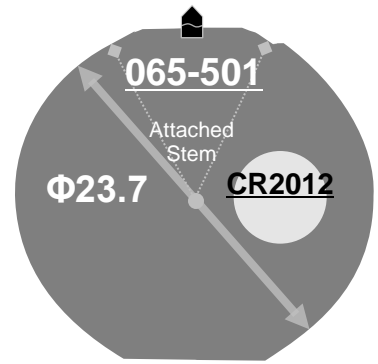

Size <ligne>	10 ½'''
Height <mm>	2S60 - 3.99 / 2S65 - 4.22
Accuracy <per Month>	±20 sec
Battery Life	10 years

Battery consumption could be minimum by pulling out the stem

Balance Weight <μN.m>	Minute 0.40 Second 0.07
---------------------------------	----------------------------

Clearance	
------------------	--

Original Package	1,000pcs
-------------------------	----------

Time measurement

Accuracy

The unit (gate) time of measurement must be set at "10 sec." and the measurement must be performed in the form of complete watch.