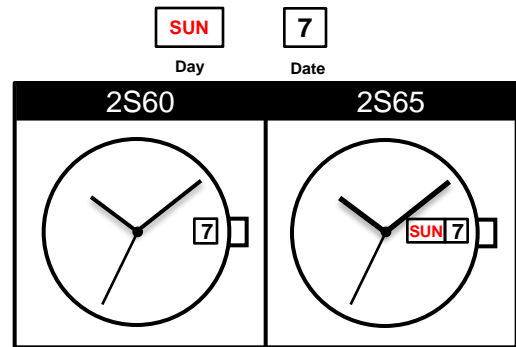

Size <ligne>	10 ½'''
Height <mm>	2S60 - 3.99 / 2S65 - 4.22
Accuracy <per Month>	±20 sec
Battery Life	10 years

Battery consumption could be minimum by pulling out the stem

Balance Weight <μN.m>	Minute 0.40 Second 0.07
---------------------------------	----------------------------

Clearance	
------------------	--

Original Package	1,000pcs
-------------------------	----------

Time measurement

Accuracy

The unit (gate) time of measurement must be set at "10 sec." and the measurement must be performed in the form of complete watch.