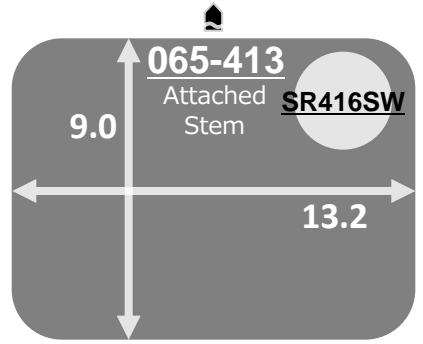

<b>Size</b> <line>	4 3/4'''
<b>Height</b> <mm>	1.90 (5R32 2.00)
<b>Accuracy</b> <per Month>	±20 sec
<b>Battery Life</b>	4 years (5R32 2 years)

Battery consumption could be minimum by pulling out the stem

<b>Balance Weight</b> <µN.m>	5R21 Minute 0.15 5R32 Minute 0.30 Second 0.015
---------------------------------	------------------------------------------------------

<b>Original Package</b>	1,000pcs
-------------------------	----------

## Time measurement

### Accuracy

The unit (gate) time of measurement must be set at "10 sec." and the measurement must be performed in the form of complete watch.

Setting the Time