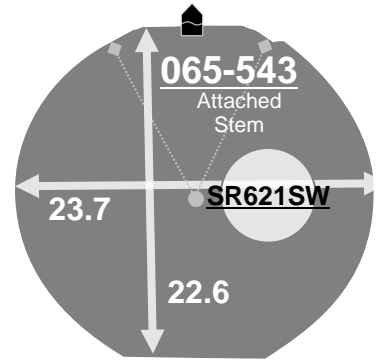

Size <ligne>	10 ½'''
Height <mm>	2.71(GM00 2.94)
Accuracy <per Month>	±20 sec
Battery Life	3 years(GM15 5 years)

Battery consumption could be minimum by pulling out the stem

Balance Weight <µN.m>	Minute 0.40 Second 0.09
---------------------------------	----------------------------

Featured by Shock Detection

Original Package	1,000pcs
-------------------------	----------

SUN 7
Day Date

GM15	GM10
GM00	High Hand Ver. GM13

- Assembled Hour Wheel
- Non Breakable Date Construction
- Dust Proof
- Covered Coil
- Super Quick Date Adjusting
- Easy Assembling on Flat Desk

Time measurement

Accuracy

The unit (gate) time of measurement must be set at "10 sec." and the measurement must be performed in the form of complete watch.

Setting the Time

Setting the Date and Day

DO NOT set Date between 9:00pm - 1:00am
DO NOT set Day between 11:15pm - 6:00am