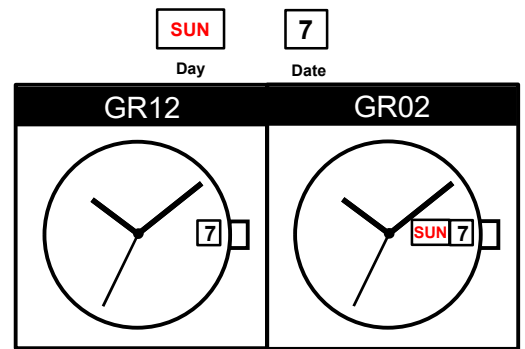

GR12 GR02

Size <ligne>	11 1/2'''
Height <mm>	2.71(GR02 2.94)
Accuracy <per Month>	±20 sec
Battery Life	3 years

Battery consumption could be minimum by pulling out the stem

Balance Weight <µN.m>	Minute 0.40 Second 0.09
---------------------------------	----------------------------

Featured by Shock Detection

Original Package	1,000pcs
-------------------------	----------

- Assembled Hour Wheel
- Non Breakable Date Construction
- Dust Proof
- Covered Coil
- Super Quick Date Adjusting
- Easy Assembling on Flat Desk

Time measurement

Accuracy

The unit (gate) time of measurement must be set at "10 sec." and the measurement must be performed in the form of complete watch.

Setting the Time

Setting the Date and Day

DO NOT set Date between 9:00pm – 1:00am
DO NOT set Day between 11:15pm – 6:00am