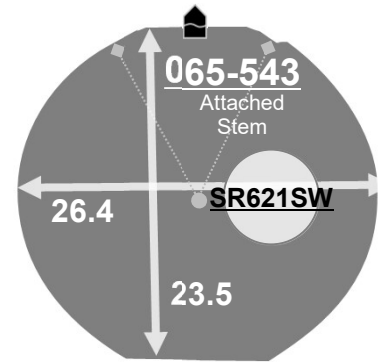

GR12 GR02

Size <ligne>	11 1/2'''
Height <mm>	2.71(GR02 2.94)
Accuracy <per Month>	±20 sec
Battery Life	3 years

Battery consumption could be minimum by pulling out the stem

Balance Weight <µN.m>	Minute 0.40 Second 0.09
---------------------------------	----------------------------

Featured by Shock Detection

Original Package	1,000pcs
-------------------------	----------

- Assembled Hour Wheel
- Non Breakable Date Construction
- Dust Proof
- Covered Coil
- Super Quick Date Adjusting
- Easy Assembling on Flat Desk

Time measurement

Accuracy

The unit (gate) time of measurement must be set at "10 sec." and the measurement must be performed in the form of complete watch.

Setting the Time

Setting the Date and Day

DO NOT set Date between 9:00pm – 1:00am
DO NOT set Day between 11:15pm – 6:00am