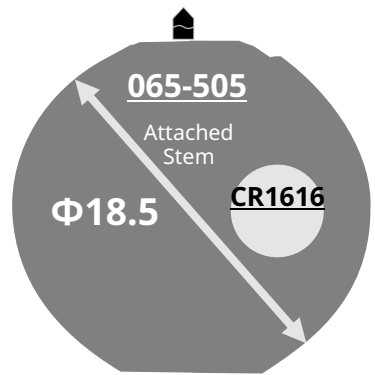

1L60

Size <ligne>	6 ¾ x 8'''
Height <mm>	4.30
Accuracy <per Month>	± 20 sec
Battery Life	10 years

Battery consumption could be minimum by pulling out the stem

Balance Weight <μN · m>	Minute 0.40 Second 0.07
----------------------------	----------------------------

Original Package	1,000 pcs
------------------	-----------

Time measurement

Accuracy

The unit (gate) time of measurement must be set at "10 sec." and the measurement must be performed in the form of complete watch.