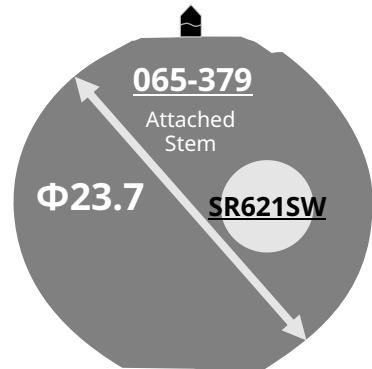

## 6P23 6P25 6P27 6P29

Size <ligne>	10 ½'''
Height <mm>	3.45
Accuracy <per Month>	±20 sec
Battery Life	3 years

Battery consumption could be minimum by pulling out the stem

Balance Weight <μN.m>	Minute 0.40
	Second 0.07
	Small 0.02
	24 Hour 0.137 (Except 6P25)

Clearance	

Original Package	1,000 pcs
------------------	-----------

Time measurement

Accuracy

The unit (gate) time of measurement must be set at "10 sec." and the measurement must be performed in the form of complete watch.

10 sec 10 sec 10 sec

High Hand Ver.  
6P79

Setting the Time and Day

Setting the Date

**DO NOT set Day and Date between 9:00pm - 1:00am**