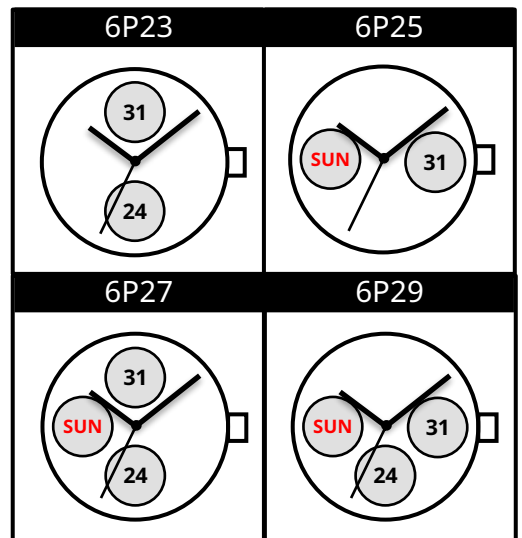

## 6P23 6P25 6P27 6P29

Size <ligne>	10 ½'''
Height <mm>	3.45
Accuracy <per Month>	±20 sec
Battery Life	3 years

Battery consumption could be minimum by pulling out the stem

Balance Weight <μN.m>	Minute 0.40
	Second 0.07
	Small 0.02
	24 Hour 0.137 (Except 6P25)

Clearance	

Original Package	1,000 pcs
------------------	-----------

Time measurement

Accuracy

The unit (gate) time of measurement must be set at "10 sec." and the measurement must be performed in the form of complete watch.

10 sec 10 sec 10 sec

High Hand Ver.  
6P79

Setting the Time and Day

Setting the Date

**DO NOT set Day and Date between 9:00pm - 1:00am**