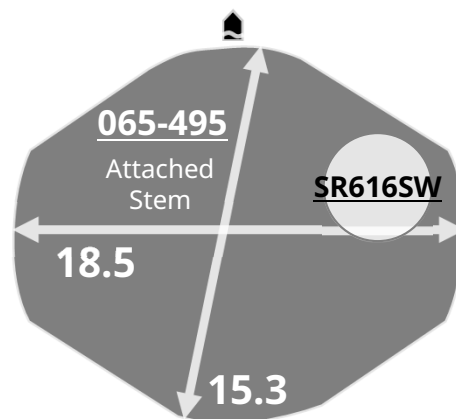

9T22

Size <ligne>	6 ¾ x 8'''
Height <mm>	1.95
Accuracy <per Month>	± 20 sec
Battery Life	3 years

Battery consumption could be minimum by pulling out the stem

Balance Weight <μN · m>	Minute 0.40
----------------------------	-------------

Clearance Clearance changes subject to the glass, case structure, and the length of the hand.	
--	---

Original Package	1,000 pcs
------------------	-----------

Time measurement

Accuracy

The unit (gate) time of measurement must be set at "10 sec." and the measurement must be performed in the form of complete watch.