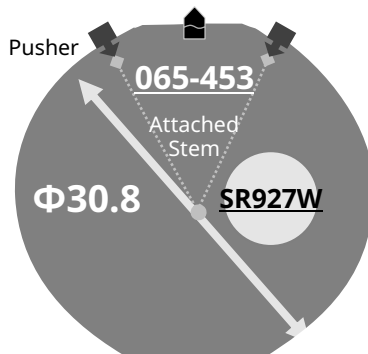

# OS60

Size <ligne>	13 1/2'''
Height <mm>	4.13
Accuracy <per Month>	±20 sec
Battery Life	2 years

\*60 minutes chronograph operation per day

Battery consumption could be minimum by pulling out the stem

Balance Weight <μN · m>	Minute 0.40 Second 0.11 Small 0.02
----------------------------	--

## Time measurement

### Accuracy

The unit (gate) time of measurement must be set at "10 sec." and the measurement must be performed in the form of complete watch.