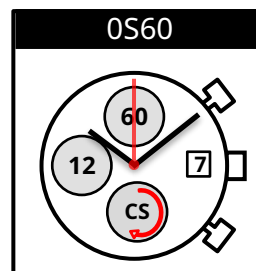

# OS60

Size <ligne>	13 1/2'''
Height <mm>	4.13
Accuracy <per Month>	±20 sec
Battery Life	2 years

\*60 minutes chronograph operation per day

Battery consumption could be minimum by pulling out the stem

Balance Weight <μN · m>	Minute 0.40 Second 0.11 Small 0.02
----------------------------	--

## Time measurement

### Accuracy

The unit (gate) time of measurement must be set at "10 sec." and the measurement must be performed in the form of complete watch.

### Setting the Time

Set CHRONOGRAPH hands to reset

Push A to reset the hands position to the ZERO position. And continue to push A to put them forward