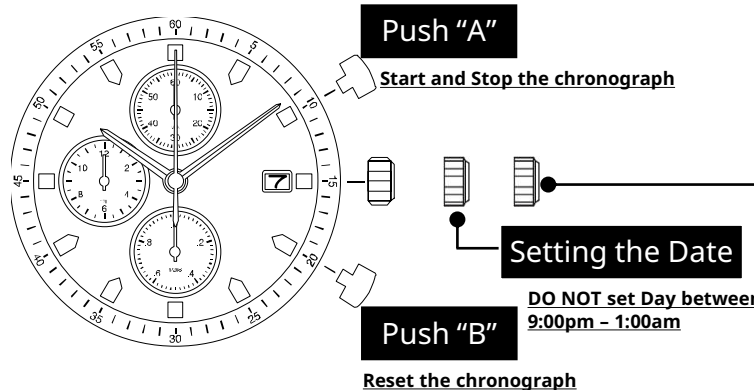

# OS60

Size <ligne>	13 1/2'''
Height <mm>	4.13
Accuracy <per Month>	±20 sec
Battery Life	2 years

\*60 minutes chronograph operation per day

Battery consumption could be minimum by pulling out the stem

Balance Weight <μN · m>	Minute 0.40 Second 0.11 Small 0.02
----------------------------	--

## Time measurement

### Accuracy

The unit (gate) time of measurement must be set at "10 sec." and the measurement must be performed in the form of complete watch.

### Setting the Time

Set CHRONOGRAPH hands to reset

Push A to reset the hands position to the ZERO position. And continue to push A to put them forward