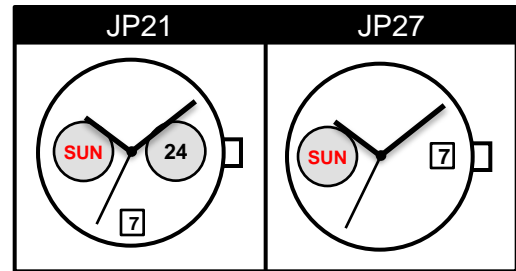

| | |
|--------------------------------|---------|
| Size <ligne> | 12 ½''' |
| Height <mm> | 4.30 |
| Accuracy <per Month> | ±20 sec |
| Battery Life | 2 years |

Battery consumption could be minimum by pulling out the stem

| | |
|---------------------------------|--|
| Balance Weight <µN.m> | Minute 0.40 Second 0.09 Small 0.02 |
|---------------------------------|--|

Featured by Shock Detection

| | |
|-------------------------|--------|
| Original Package | 500pcs |
|-------------------------|--------|

Time measurement

Accuracy
The unit (gate) time of measurement must be set at "10 sec." and the measurement must be performed in the form of complete watch.

DO NOT set Date between 9:00pm - 1:00am