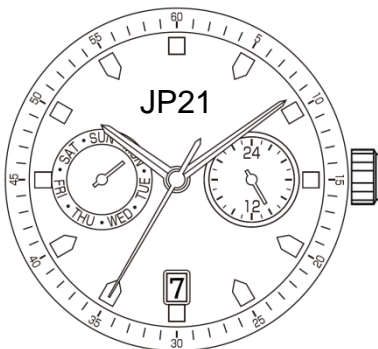

| | |
|--------------------------------|---------|
| Size <ligne> | 12 ½''' |
| Height <mm> | 4.30 |
| Accuracy <per Month> | ±20 sec |
| Battery Life | 2 years |

Battery consumption could be minimum by pulling out the stem

| | |
|---------------------------------|--|
| Balance Weight <µN.m> | Minute 0.40 Second 0.09 Small 0.02 |
|---------------------------------|--|

Featured by Shock Detection

| | |
|-------------------------|--------|
| Original Package | 500pcs |
|-------------------------|--------|

Time measurement

Accuracy
The unit (gate) time of measurement must be set at "10 sec." and the measurement must be performed in the form of complete watch.

DO NOT set Date between 9:00pm - 1:00am