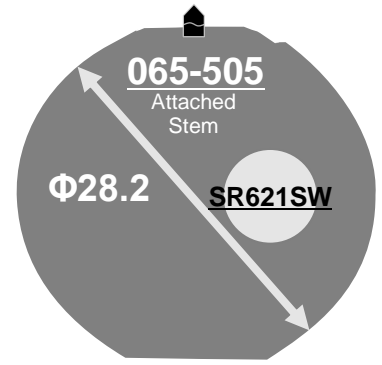

| | |
|--------------------------------|---------|
| Size <ligne> | 12 ½''' |
| Height <mm> | 4.30 |
| Accuracy <per Month> | ±20 sec |
| Battery Life | 2 years |

Battery consumption could be minimum by pulling out the stem

| | |
|---------------------------------|--|
| Balance Weight <µN.m> | Minute 0.40 Second 0.09 Small 0.02 |
|---------------------------------|--|

Featured by Shock Detection

| | |
|-------------------------|--------|
| Original Package | 500pcs |
|-------------------------|--------|

Time measurement

Accuracy
The unit (gate) time of measurement must be set at "10 sec." and the measurement must be performed in the form of complete watch.

DO NOT set Date between 9:00pm - 1:00am